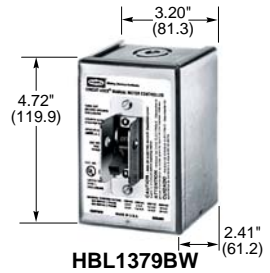

HBL7810UD Mtg. Holes