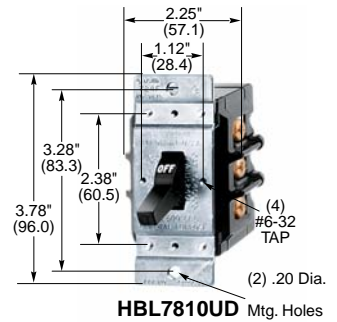

Double Pole

Description	Catalog Numbers
30A, double pole, single throw, AC manual motor controller, black nylon handle, side wired.	HBL7832
30A, double pole, single throw, AC manual motor controller, black nylon handle, back wired.	HBL7832BW
HBL7832BW in HBL1390 Type 1 enclosure with non-metallic cover, 1/2" and 3/4" knockouts on top, bottom and back of steel frame.	HBL1392BW
HBL7832BW in HBL1370 metal Type 1 enclosure.	HBL1372BW
HBL7832BW in HBL13R90 metal Type 3R enclosure.	HBL13R92BW

HBL7810BW Mtg. Holes

Three Pole

Description	Catalog Numbers
30A, three pole, single throw, AC manual motor controller, black nylon handle, side wired.	HBL7810UD
30A, three pole, single throw, AC manual motor controller, black nylon handle, back wired.	HBL7810BW
HBL7810BW in HBL1390 Type 1 enclosure with non-metallic cover, 1/2" and 3/4" knockouts on top, bottom and back of steel frame.	HBL1389BW
HBL7810BW in HBL1370 metal Type 1 enclosure.	HBL1379BW
HBL7810BW in HBL13R90 metal Type 3R enclosure.	HBL13R89BW

HBL7810UD Mtg. Holes

Enclosures

Description	Catalog Numbers
Type 1 enclosure for 30A switch with non metallic cover (without switch) with 1/2" and 3/4" knockouts on top, bottom and back of steel frame.	HBL1390
Type 1 enclosure for 30A switch with metallic cover (without switch) with 1/2" and 3/4" knockouts on top, bottom and back of steel frame.	HBL1370
Type 3R metal enclosure without switch.	HBL13R90