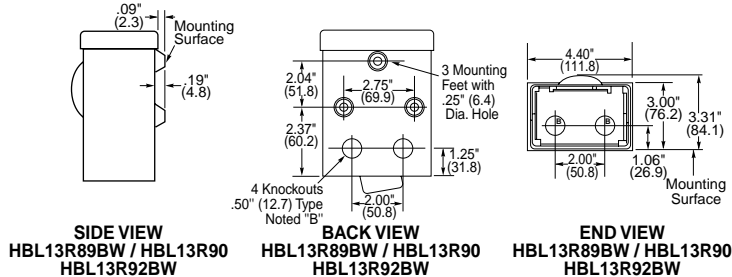

Motor Rating				Phase
	120V AC	240V AC	480V AC	600V AC	
30A Double Pole	2HP	5HP	10 HP	15HP	1
30A Three Pole	3HP	7 1/2HP	15HP	20HP	3