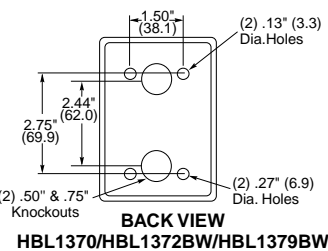

HBL7810BW Mtg. Holes

Three Pole

Description	Catalog Numbers
30A, three pole, single throw, AC manual motor controller, black nylon handle, side wired.	HBL7810UD
30A, three pole, single throw, AC manual motor controller, black nylon handle, back wired.	HBL7810BW
HBL7810BW in HBL1390 Type 1 enclosure with non-metallic cover, 1/2" and 3/4" knockouts on top, bottom and back of steel frame.	HBL1389BW
HBL7810BW in HBL1370 metal Type 1 enclosure.	HBL1379BW
HBL7810BW in HBL13R90 metal Type 3R enclosure.	HBL13R89BW

HBL7810UD Mtg. Holes

Enclosures

Description	Catalog Numbers
Type 1 enclosure for 30A switch with non metallic cover (without switch) with 1/2" and 3/4" knockouts on top, bottom and back of steel frame.	HBL1390
Type 1 enclosure for 30A switch with metallic cover (without switch) with 1/2" and 3/4" knockouts on top, bottom and back of steel frame.	HBL1370
Type 3R metal enclosure without switch.	HBL13R90

Notes: * Enclosure rating.
For technical data see page C-32

HBL1379BW

	Motor Rating				Phase
	120V AC	240V AC	480V AC	600V AC	
30A Double Pole	2HP	5HP	10 HP	15HP	1
30A Three Pole	3HP	7 1/2HP	15HP	20HP	3

SIDE VIEW
HBL13R89BW / HBL13R90
HBL13R92BW

BACK VIEW
HBL13R89BW / HBL13R90
HBL13R92BW

END VIEW
HBL13R89BW / HBL13R90
HBL13R92BW

HBL1389BW

BACK VIEW
HBL1370/HBL1372BW/HBL1379BW

END VIEW
HBL1370/HBL1372BW/HBL1379BW