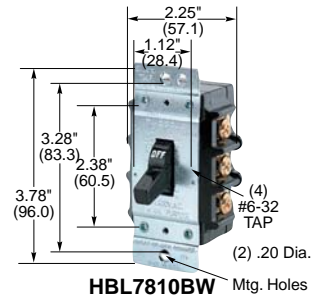

Double Pole

Description	Catalog Numbers
30A, double pole, single throw, AC manual motor controller, black nylon handle, side wired.	HBL7832
30A, double pole, single throw, AC manual motor controller, black nylon handle, back wired.	HBL7832BW
HBL7832BW in HBL1390 Type 1 enclosure with non-metallic cover, 1/2" and 3/4" knockouts on top, bottom and back of steel frame.	HBL1392BW
HBL7832BW in HBL1370 metal Type 1 enclosure.	HBL1372BW
HBL7832BW in HBL13R90 metal Type 3R enclosure.	HBL13R92BW

HBL7810BW Mtg. Holes

Three Pole

Description	Catalog Numbers
30A, three pole, single throw, AC manual motor controller, black nylon handle, side wired.	HBL7810UD
30A, three pole, single throw, AC manual motor controller, black nylon handle, back wired.	HBL7810BW
HBL7810BW in HBL1390 Type 1 enclosure with non-metallic cover, 1/2" and 3/4" knockouts on top, bottom and back of steel frame.	HBL1389BW
HBL7810BW in HBL1370 metal Type 1 enclosure.	HBL1379BW
HBL7810BW in HBL13R90 metal Type 3R enclosure.	HBL13R89BW

HBL7810UD Mtg. Holes

Enclosures

Description	Catalog Numbers
Type 1 enclosure for 30A switch with non metallic cover (without switch) with 1/2" and 3/4" knockouts on top, bottom and back of steel frame.	HBL1390
Type 1 enclosure for 30A switch with metallic cover (without switch) with 1/2" and 3/4" knockouts on top, bottom and back of steel frame.	HBL1370
Type 3R metal enclosure without switch.	HBL13R90