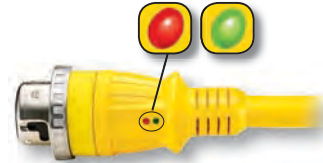

Ship-to-Shore Devices

50A 125/250V Ship-to-Shore Devices