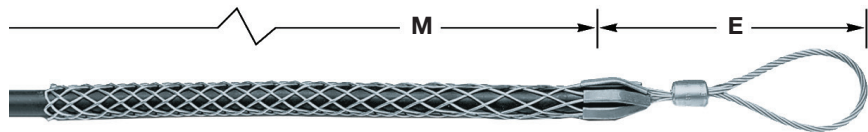

Light Duty Grips

Light Duty Grips are made of galvanized steel in a single weave construction. They feature a flexible eye for easy attachment to a pulling line.

IMPORTANT

Read all breaking strength, safety and technical data relating to this product. Pages V-17 to V-26.

Light Duty Grips

Cable Diameter Range Inches (cm)	Approx. Breaking Strength Lbs. (N)	E Inches (cm)	M Inches (cm)	Catalog Number
Short				
.50"-.62" (1.27-1.57)	2,800 (12,454)	5" (12.70)	11" (27.94)	03303001
.63"-.74" (1.60-1.88)	2,800 (12,454)	5" (12.70)	11" (27.94)	03303002
.75"-.99" (1.90-2.51)	4,000 (17,792)	6" (15.24)	12" (30.48)	03303003
1.00"-1.24" (2.54-3.15)	5,300 (23,574)	7" (17.78)	13" (33.02)	03303004
1.25"-1.49" (3.17-3.78)	5,300 (23,574)	7" (17.78)	14" (35.56)	03303005
1.50"-1.74" (3.81-4.42)	6,800 (30,246)	8" (20.32)	15" (38.10)	03303006
1.75"-1.99" (4.44-5.05)	8,500 (37,808)	9" (22.86)	17" (43.18)	03303007
2.00"-2.49" (5.08-6.32)	8,500 (37,808)	9" (22.86)	18" (45.72)	03303008
Standard				
.50"-.62" (1.27-1.57)	2,800 (12,454)	5" (12.70)	16" (40.64)	03303010
.63"-.74" (1.60-1.88)	2,800 (12,454)	5" (12.70)	16" (40.64)	03303011
.75"-.99" (1.90-2.51)	4,000 (17,792)	6" (15.24)	20" (50.80)	03303012
1.00"-1.24" (2.54-3.15)	6,800 (30,246)	7" (17.78)	20" (50.80)	03303013
1.25"-1.49" (3.17-3.78)	6,800 (30,246)	7" (17.78)	21" (53.34)	03303015
1.50"-1.99" (3.81-5.05)	6,800 (30,246)	8" (20.32)	23" (58.42)	03303016
2.00"-2.49" (5.08-6.32)	8,500 (37,808)	9" (22.86)	25" (63.50)	03303017
2.50"-2.99" (6.35-7.59)	10,600 (47,149)	9" (22.86)	27" (68.58)	03303018
3.00"-3.49" (7.62-8.86)	14,700 (65,386)	10" (25.40)	30" (76.20)	03303019
3.50"-3.99" (8.89-10.13)	14,700 (65,386)	10" (25.40)	32" (81.28)	03303029