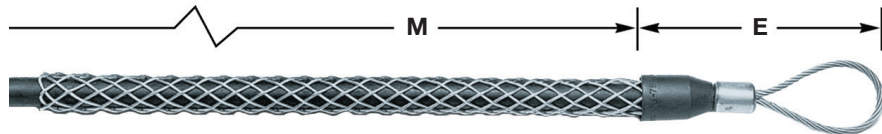

Junior Pulling Grips

Junior Pulling Grips feature a strong galvanized steel, single weave mesh. A flexible eye easily attaches to a pulling line, snake or fish tape.