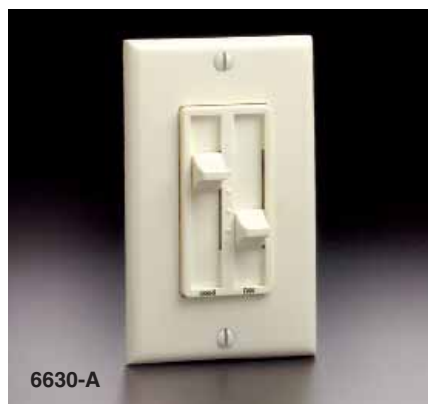

## Variable Fan Speed Controls

For Use with Split Capacitor or Shaded Pole Motors Only

- 120V 60 Hz AC Only
- UL Listed E-54101
- CSA Certified LR-3413
- NOM Certified 057

Cat. No.	Color	Description	Rating
6616-1XI 6616-1XW	Ivory White	Variable Fan Speed Control with positive ON-OFF switch—turns On High. Manual low speed trim adjuster. Built-in RFI filter.	5 Amp

## Quiet Fan Speed Controls

- Quiet Fan Speed Controls have special circuitry to reduce fan motor noise at low speeds
- Decora-style units can be ganged with other Leviton Decora devices
- For Use with Split Capacitor or Shaded Pole Motors Only

### Quiet Rotary Fan Speed Controls

Cat. No.	Color	Description
6639-I 6639-W	Ivory White	Quiet 4-Level Fan Speed Control with Off-High-Medium-Low 1-Low 2 fan speeds.

### Quiet Step Slide Fan Speed Controls

Cat. No.	Color	Description
6629-I 6629-W 6629-A 6629-GY	Ivory White Almond Gray	Decora Quiet Step Slide Fan Speed Control with Off-Low-Medium-High fan speeds.
6629-3I 6629-3W 6629-3A 6629-3GY	Ivory White Almond Gray	Decora 3-Way Quiet Step Slide Fan Speed Control with Off-Low-Medium-High fan speeds.
6630-I 6630-W 6630-A 6630-GY	Ivory White Almond Gray	Decora Dual Quiet Step Slide Fan Speed Control and Step Slide Light Switch. Speed Control rated 1.5A w/Off-Low-Medium-High. Light switch rated 300 Watts w/Off-Low-Medium-High.