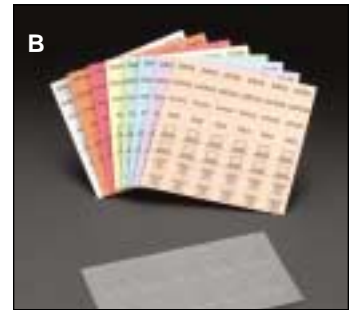

FEATURES —

- Field-installable hinged shutter protects connectors against dust and debris.
- Shutters fit on Category 6, Category 5e, Category 5, Category 3 and USOC 8-position connectors.
- Pre-printed labels, available in accessory kits, include text (Data, Data2, Voice and Fax) and icons (Computer and Telephone) for residential and commercial applications.

QuickPort® Shutters & Icons

Leviton's field-installable QuickPort Shutters protect connectors from dust and debris with a unique, one-piece hinged door. Suitable for commercial and residential applications. Shutters feature labels and recessed windows, and they fit on Leviton Category 6, 5e, 5, 3 and USOC connectors, when used in a QuickPort wallplate or housing. Optional label kits are available. NOTE: SHUTTERS DO NOT WORK WITH CONNECTOR INTERFACE BEZELS.

Fiber Adapters

DESCRIPTION	CAT. NO.
A QuickPort Shutter Kit w/Leviton logo and miscellaneous icons	51084-ICN
Accessory Kit w/pre-printed icons on white paper	51084-XLB
B Color Label Kit w/pre-printed icons on colored paper*	51084-CLB

*Color Label Kit includes: brown, green, orange, red, blue, grey, yellow and purple.

Connector Interface Bezels

Adapt a variety of connector styles to Clipsal and HPM wallplates with this series of snap-on bezels. 8-Pin Connector Interface Bezels are suitable for any Category 5, 5e and 6 Connectors. MT-RJ Connector Interface Bezels work with Spectro-Link Frame-Station Adapters. Multimedia Connector Interface Bezels can be used with QuickPort BNC, RCA, S-Video, Banana Jack, F-Connectors, Binding Posts, FC & ST Connectors. NOTE: BEZELS DO NOT ACCOMMODATE QUICKPORT SHUTTERS.

Fiber Adapters