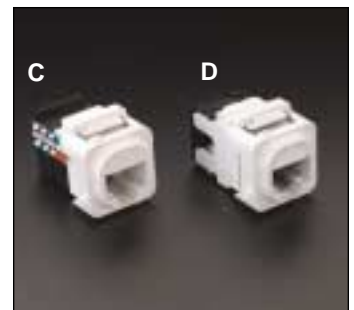

FEATURES —

- Field-installable hinged shutter protects connectors against dust and debris.
- Shutters fit on Category 6, Category 5e, Category 5, Category 3 and USOC 8-position connectors.
- Pre-printed labels, available in accessory kits, include text (Data, Data2, Voice and Fax) and icons (Computer and Telephone) for residential and commercial applications.

QuickPort® Shutters & Icons

Leviton's field-installable QuickPort Shutters protect connectors from dust and debris with a unique, one-piece hinged door. Suitable for commercial and residential applications. Shutters feature labels and recessed windows, and they fit on Leviton Category 6, 5e, 5, 3 and USOC connectors, when used in a QuickPort wallplate or housing. Optional label kits are available. NOTE: SHUTTERS DO NOT WORK WITH CONNECTOR INTERFACE BEZELS.

*Color Label Kit includes: brown, green, orange, red, blue, grey, yellow and purple.

Connector Interface Bezels

Adapt a variety of connector styles to Clipsal and HPM wallplates with this series of snap-on bezels. 8-Pin Connector Interface Bezels are suitable for any Category 5, 5e and 6 Connectors. MT-RJ Connector Interface Bezels work with Spectro-Link Frame-Station Adapters. Multimedia Connector Interface Bezels can be used with QuickPort BNC, RCA, S-Video, Banana Jack, F-Connectors, Binding Posts, FC & ST Connectors. NOTE: BEZELS DO NOT ACCOMMODATE QUICKPORT SHUTTERS.

Fiber Adapters

DESCRIPTION	CAT. NO.
C 8-Pin Connector Interface Bezel and GigaMax 5e connector (w/Leviton logo)	5G109-A*5
D 8-Pin Connector Interface Bezel and eXtreme 6+ connector (w/Leviton logo)	61110-A*6
E 8-Pin Connector Interface Bezel, white	BEZEL-WHT
F Multimedia Connector Interface Bezel, white	BEZEL-MBW
G MT-RJ Connector Interface Bezel, white	BEZEL-MTW
H MT-RJ Connector Interface Bezel, black	BEZEL-MTE