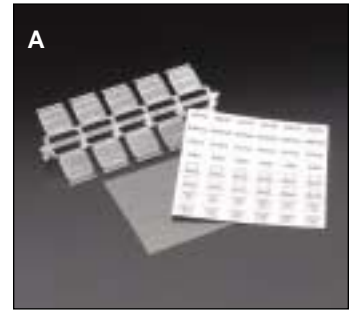

FEATURES —

- Field-installable hinged shutter protects connectors against dust and debris.
- Shutters fit on Category 6, Category 5e, Category 5, Category 3 and USOC 8-position connectors.
- Pre-printed labels, available in accessory kits, include text (Data, Data2, Voice and Fax) and icons (Computer and Telephone) for residential and commercial applications.

QuickPort® Shutters & Icons

Leviton's field-installable QuickPort Shutters protect connectors from dust and debris with a unique, one-piece hinged door. Suitable for commercial and residential applications. Shutters feature labels and recessed windows, and they fit on Leviton Category 6, 5e, 5, 3 and USOC connectors, when used in a QuickPort wallplate or housing. Optional label kits are available. NOTE: SHUTTERS DO NOT WORK WITH CONNECTOR INTERFACE BEZELS.

*Color Label Kit includes: brown, green, orange, red, blue, grey, yellow and purple.

Connector Interface Bezels

Adapt a variety of connector styles to Clipsal and HPM wallplates with this series of snap-on bezels. 8-Pin Connector Interface Bezels are suitable for any Category 5, 5e and 6 Connectors. MT-RJ Connector Interface Bezels work with Spectro-Link Frame-Station Adapters. Multimedia Connector Interface Bezels can be used with QuickPort BNC, RCA, S-Video, Banana Jack, F-Connectors, Binding Posts, FC & ST Connectors. NOTE: BEZELS DO NOT ACCOMMODATE QUICKPORT SHUTTERS.