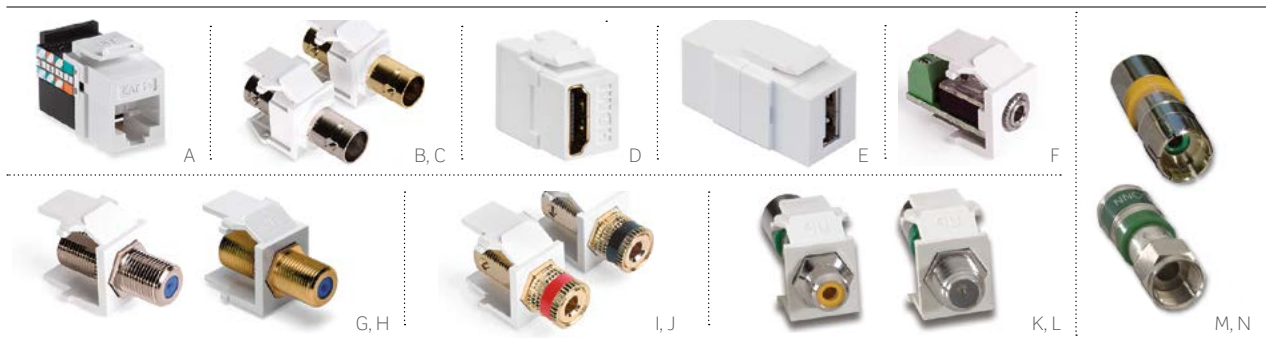

DATA & A/V CONNECTORS		
DESCRIPTION	APPLICATIONS	PART NO.
QuickPort® CAT 5 Connector	Voice and low-speed data	41108-R#5
QuickPort CAT 3 Connector	Voice and low-speed data	41108-R#3
[A] QuickPort GigaMax® CAT 5e Connector	High-speed data	5G108-R#5
QuickPort Voice-Grade 6-Conductor Connector	Voice	41106-R#6
QuickPort Voice-Grade 8-Conductor Connector	Voice	41108-R#8
[B] QuickPort BNC Bulkhead Module, standard	CCTV and video	41084-B*F
[C] QuickPort BNC Bulkhead Module, gold plated	CCTV and video	40832-0B*
[D] QuickPort HDMI Passthrough	TV, DVD, satellite, and home theater	40834-00#
QuickPort S-Video Feedthrough	Enhanced video streams	40734-CV~
[E] QuickPort USB A-A Connector, feedthrough	Computers and peripherals	40835-00~
[F] QuickPort 3.5 mm Stereo, screw terminal	Computer audio	40839-S~S
[G] QuickPort F-Connector, standard, 3.0 GHz	TV, DVD, satellite, and home theater	41084-F*F
[H] QuickPort F-Connector, gold plated, 3.0 GHz	TV, DVD, satellite, and home theater	40831-0B*
QuickPort RCA to 110	Advanced audio and video	40735-Rx†
QuickPort RCA w/ black stripe	Advanced audio and video	40830-B*E
QuickPort RCA w/ red stripe	Advanced audio and video	40830-B*R
QuickPort RCA w/ yellow stripe^	Advanced audio and video	40830-B*Y
QuickPort RCA w/ green stripe	Advanced audio and video	40830-B~V
QuickPort RCA w/ blue stripe	Advanced audio and video	40830-B~L
QuickPort Banana Jack Adapter, gold plated w/ black stripe	Advanced audio	40837-B*E
QuickPort Banana Jack Adapter, gold plated w/ red stripe	Advanced audio	40837-B*R
[I] QuickPort Binding Post Adapter, gold plated w/ black stripe	Advanced audio	40833-B*E
[J] QuickPort Binding Post Adapter, gold plated w/ red stripe	Advanced audio	40833-B*R
QuickPort Snap-in Blank Module	Secures unused ports	41084-B*B
[K] QuickPort Compression RCA Connector	Advanced audio and video	40782-R+W
[L] QuickPort Compression F-Connector (white only)	TV, DVD, satellite, and home theater	40782-CPF
[M] RCA Compression Connector (colored rings included)	CCTV and video	40985-CRU
[N] Compression F-Connector	CCTV and video	40985-CPF

^ = Minimum order quantity and lead times may apply.
~ = Color: White (W), Ivory (I)
x = Inner Barrel Color: Orange (O), Red (R), White (W), Yellow (Y)
† = Color: White (W), Light Almond (T), Ivory (I), Grey (G), Black (E)
• = Inner Barrel Color: Black (E), Yellow (Y), Red (R), Blue (L), Green (V)
‡ = Color: Choose from any of the 13 colors shown at right.
* = Color: White (W), Light Almond (T), Ivory (I), Grey (G), Black (E), Brown (B)
° = Color: White (W), Light Almond (T), Ivory (I)
= Color: White (W), Light Almond (T), Ivory (I), Black (E)