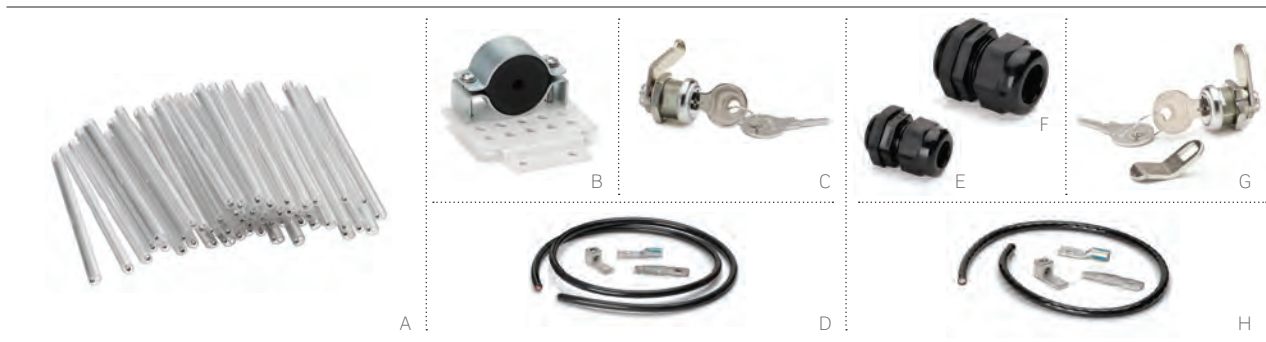

## FEATURED PRODUCTS

Enclosures **B34**

Adapter Plates **B37**

Splice Trays & Holders **B39**

Splice Sleeves & Enclosure Accessories **B40**

## LightSpace® Enclosure System

Leviton offers a wide range of enclosures designed to protect, manage, and organize fiber splices across various indoor and outdoor environments. Specifically designed to meet the requirements of service providers large and small, LightSpace enclosures are ideal for central-office, outside-plant, and fiber-to-the-premises applications.

## FUSION SPLICE SLEEVES

- Standard 40 mm and 60 mm sizes, plus mini and micro sleeves for smaller trays and fibers
- Precise lengths free of all burrs and sharp edges
- Clear outer tube for viewing fiber color

## LIGHTSPACE ENCLOSURE ACCESSORIES

Select cable clamp kits, key locks, strain-relief options, or grounding solutions.

FUSION SPLICE SLEEVES					
DESCRIPTION	STANDARD 50/PACK	SLIM 100/PACK	MINI 100/PACK	MICRO 100/PACK	RIBBON 25/PACK
Fusion Splice Sleeve, 60 mm	<b>[A]</b> FSSSD-060	FSSSL-060	—	—	—
Fusion Splice Sleeve, 40 mm	FSSSD-040	FSSSL-040	FSSMI-040	FSSMR-040	—
Fusion Splice Sleeve, 25 mm	—	—	FSSMI-025	FSSMR-025	—
Fusion Splice Sleeve, quartz, 40 mm	—	—	—	—	FSSRB-P40