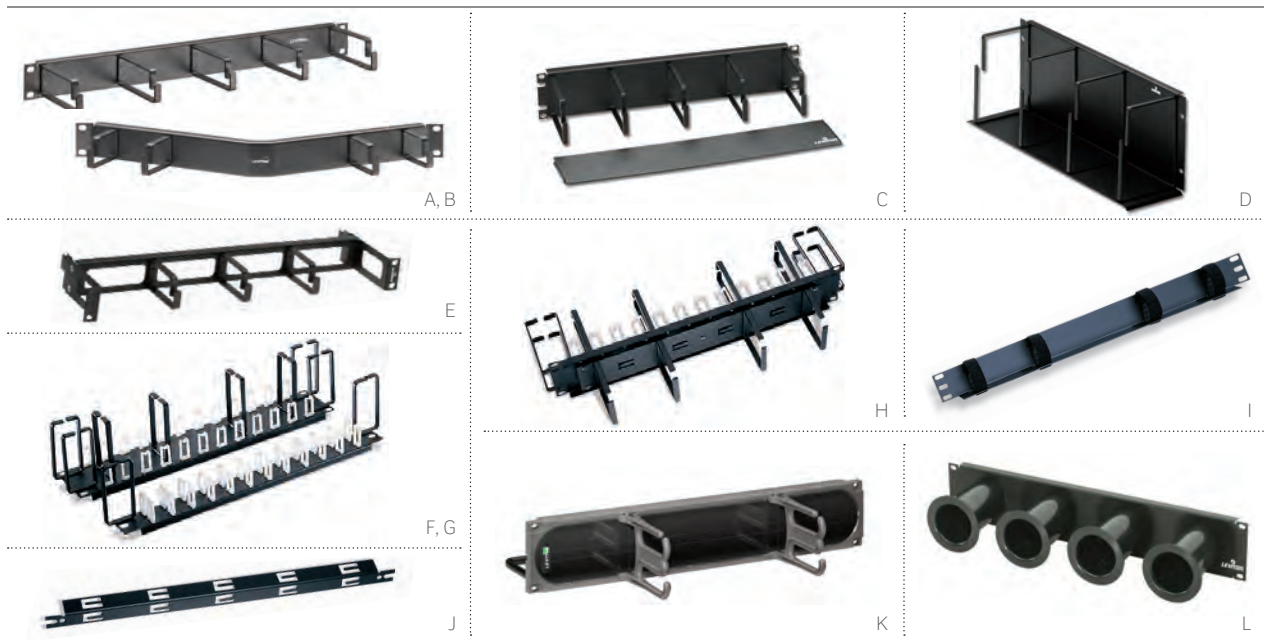

JOINERS

- Joiners create a rigid connection between ducting sections and other components
- Standard Joiners install without tools; Slotless Joiners install using a screwdriver

VERTICAL ELBOWS

- Connect horizontal raceway at different heights and route raceway around obstacles
- Retrofit styles allow easy addition of new fibers

VERTICAL TEES

- Drop cables vertically from horizontal routes into frames or cabinets

HORIZONTAL TEES

- Branch off the duct and extend the fiber route

HORIZONTAL ELBOWS

- Change the direction of horizontal routes

HORIZONTAL CROSSES

- Allow easy fiber routing in all directions for increased expansion and adaptability

Please contact inside sales at 800.722.2082 to order or for more information.

CABLE MANAGEMENT | Horizontal Cable Managers

HORIZONTAL CABLE MANAGERS

- Available in 1RU, 2RU, and 4RU sizes
- All mount to standard 19" racks and cabinets
- 4RU manager includes a shelf to support patch cords
- Horizontal managers support transition to vertical management
- Combo Manager offers front and rear management
- Composite Blank Panel includes cable managers for high-density installations