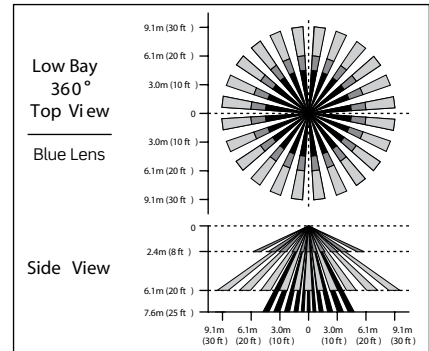

Field of View for Fixture-Mount High Bay Occupancy Sensors

OSFHU/OSFHP/OSFHD