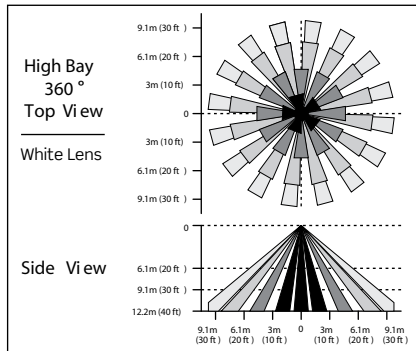

Field of View for Fixture-Mount High Bay Occupancy Sensors

OSFHU/OSFHP/OSFHD