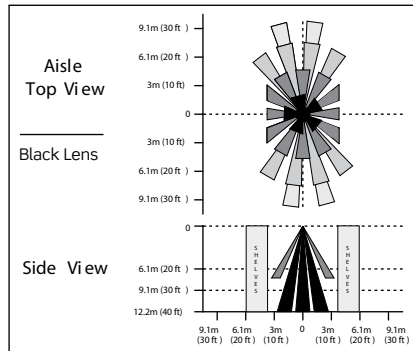

Field of View for Fixture-Mount High Bay Occupancy Sensors

OSFHU/OSFHP/OSFHD