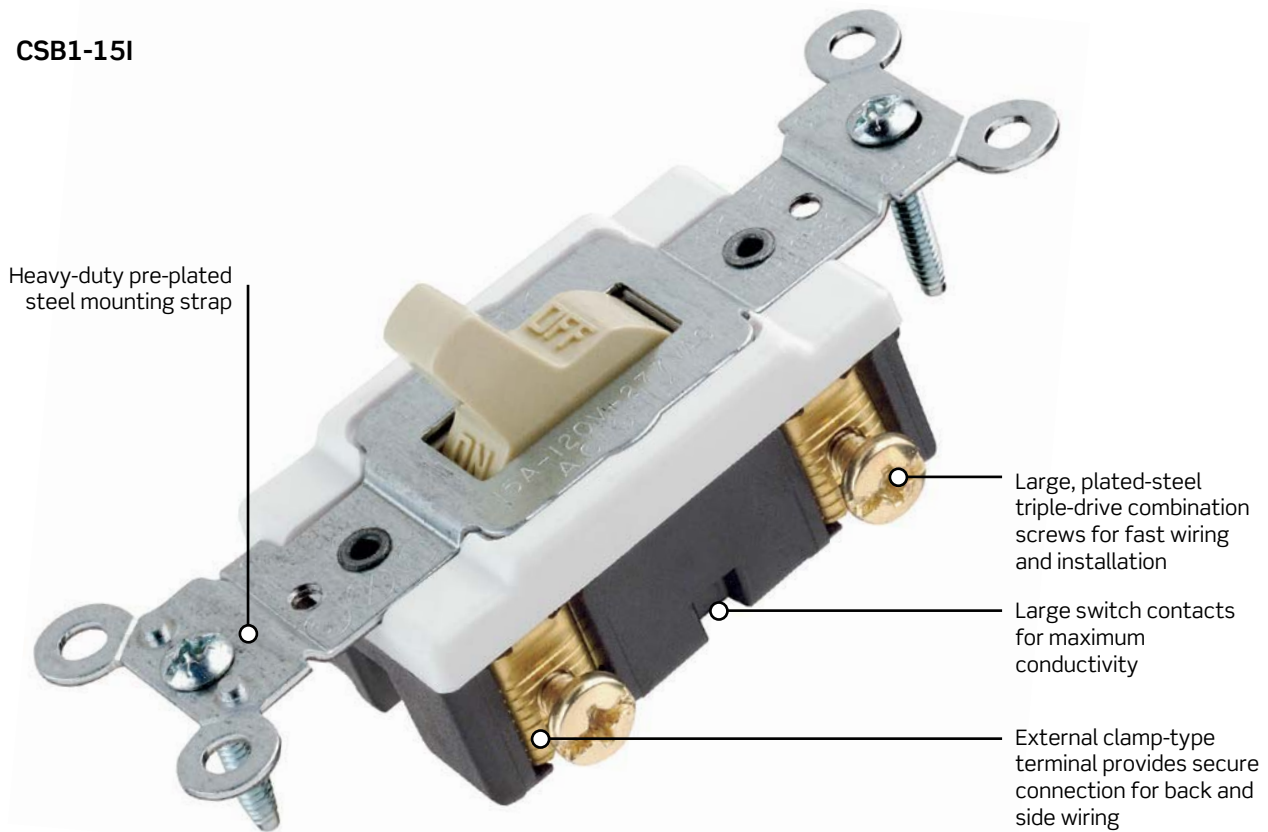

TOGGLE | Traditional AC Quiet**AC Quiet Commercial Specification Grade Switches**

Leviton's commercial specification grade switches are designed to offer outstanding reliability and top performance in commercial settings. Ideal applications include municipal facilities, government buildings, malls, department stores, hospital and health care facilities, office buildings, schools, colleges, universities, houses of worship and cultural institutions. Leviton offers a large selection of 15 and 20 Amp commercial switches in a wide variety of colors, wiring options and other features.

CSB1-15I

Color Choices AC Quiet toggle switches are offered in a wide range of colors. To order colors, add suffix to Cat. No.

**Features and Benefits**

- Listed UL Federal Specification WS896
- Heavy-duty pre-plated steel mounting strap for maximum strength
- All screws are plated-steel combination-head for fast installation with standard, Phillips and Robertson head screwdrivers
- External clamp-type wiring terminals provides secure connection of solid or stranded wire for back or side wiring (CSB1 and CSB3)
- Backed by a limited 10-year warranty

TOGGLE | Traditional AC Quiet Spec Grade and Locking

Continued from previous page

AC Quiet Commercial Specification Grade Switches

AC Quiet Side Wired FED SPEC			
Rating	15A-120/277VAC		20A-120/277VAC
Description	Color	Cat. No.	Cat. No.
3-Way	White	CS315-2W	CS320-2W
	Ivory	CS315-2I	CS320-2I
	Light Almond	CS315-2T	CS320-2T
	Gray	CS315-2GY	CS320-2GY
	Black	—	CS320-2E
	Brown	CS315-2	CS320-2
3-Way, Framed Toggle	White	54503-2W	54523-2W
	Ivory	54503-2I	54523-2I
	Gray	54503-2GY	54523-2GY
	Brown	54503-2	54523-2
4-Way	White	CS415-2W	CS420-2W
	Ivory	CS415-2I	CS420-2I
	Light Almond	CS415-2T	CS420-2T
	Gray	CS415-2GY	CS420-2GY
	Black	—	CS420-2E
	Brown	CS415-2	CS420-2
4-Way, Framed Toggle	White	54504-2W	54524-2W
	Ivory	54504-2I	54524-2I
	Light Almond	54504-2T	—
	Gray	54504-2GY	54524-2GY
	Brown	54504-2	54524-2