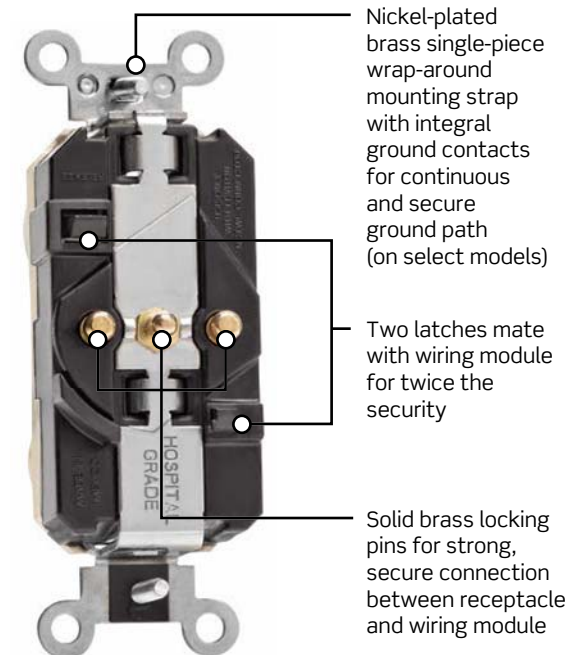

Lev-Lok® Extra Heavy-Duty Hospital Grade Modular Receptacles

Features and Benefits

- Constructed with impact-resistant thermoplastic nylon cover and body
- Smooth face prevents dirt from collecting
- Four corner latches securely fasten the receptacle's face to the body
- Large triple-wipe, brass "T" line contacts for superior contact and conductivity
- #12 AWG THHN wire leads, 6" length on MSTWL series wiring modules
- Grounding clip permanently secured to strap for easy, simple, and secure installation
- Receptacle face includes threaded brass bushing for reliable, secure wallplate attachment
- Wiring module locks and latches to the receptacle body providing double the connection security
- Receptacle to be installed only with Leviton MSTWL series wiring modules
- MSTWL wiring module shipped separately with protective cover and factory-installed circuit ID label
- Backed by a limited 10-year warranty

MT830-ILI

M8300-ILR

15A, 20A | Lev-Lok® Modular Receptacles | Hospital Grade

Continued from previous page

Lev-Lok® Extra Heavy-Duty Hospital Grade Modular Receptacles

2-Pole, 3-Wire Grounding			
Rating		15A-125V	20A-125V
NEMA			
		5-15R	5-20R
Description	Color	Cat. No.	Cat. No.
Duplex, Tamper-Resistant, Steel Strap	White	MT820-W	MT830-W
	Ivory	MT820-I	MT830-I
	Light Almond	MT820-T	MT830-T
	Gray	MT820-GY	MT830-GY
	Black	MT820-E	MT830-E
	Brown	MT820	MT830
	Red	MT820-R	MT830-R
	Blue	MT820-B	MT830-B
Duplex, Steel Strap	White	M8200-HW	M8300-HW
	Ivory	M8200-HI	M8300-HI
	Light Almond	M8200-HT	M8300-HT
	Gray	M8200-HGY	M8300-HGY
	Black	M8200-HE	M8300-HE
	Brown	M8200-H	M8300-H
	Red	M8200-HR	M8300-HR
	Blue	M8200-HB	M8300-HB