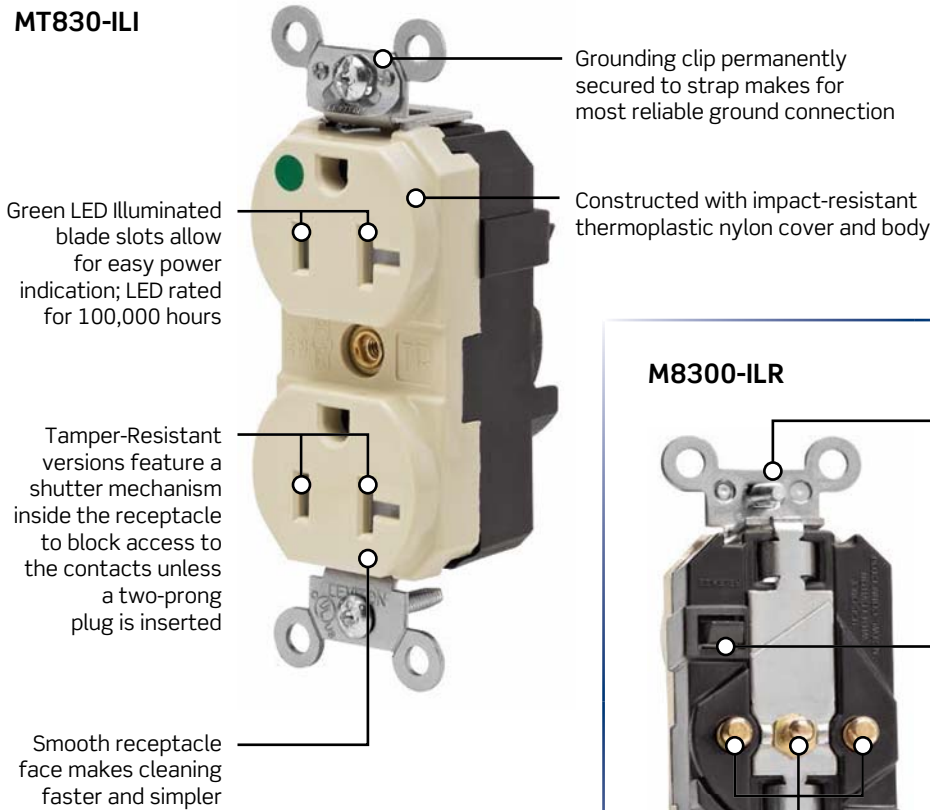

Lev-Lok® Extra Heavy-Duty Hospital Grade Modular Receptacles

Features and Benefits

- Constructed with impact-resistant thermoplastic nylon cover and body
- Smooth face prevents dirt from collecting
- Four corner latches securely fasten the receptacle's face to the body
- Large triple-wipe, brass "T" line contacts for superior contact and conductivity
- #12 AWG THHN wire leads, 6" length on MSTWL series wiring modules
- Grounding clip permanently secured to strap for easy, simple, and secure installation
- Receptacle face includes threaded brass bushing for reliable, secure wallplate attachment
- Wiring module locks and latches to the receptacle body providing double the connection security
- Receptacle to be installed only with Leviton MSTWL series wiring modules
- MSTWL wiring module shipped separately with protective cover and factory-installed circuit ID label
- Backed by a limited 10-year warranty

MT830-ILI

M8300-ILR

15A, 20A | Lev-Lok® Modular Receptacles | Hospital Grade

Continued from previous page

Lev-Lok® Extra Heavy-Duty Hospital Grade Modular Receptacles

2-Pole, 3-Wire Grounding			
Rating		15A-125V	20A-125V
NEMA			
		5-15R	5-20R
Description	Color	Cat. No.	Cat. No.
Duplex, Tamper-Resistant, Steel Strap	White	MT820-W	MT830-W
	Ivory	MT820-I	MT830-I
	Light Almond	MT820-T	MT830-T
	Gray	MT820-GY	MT830-GY
	Black	MT820-E	MT830-E
	Brown	MT820	MT830
	Red	MT820-R	MT830-R
	Blue	MT820-B	MT830-B
Duplex, Steel Strap	White	M8200-HW	M8300-HW
	Ivory	M8200-HI	M8300-HI
	Light Almond	M8200-HT	M8300-HT
	Gray	M8200-HGY	M8300-HGY
	Black	M8200-HE	M8300-HE
	Brown	M8200-H	M8300-H
	Red	M8200-HR	M8300-HR
	Blue	M8200-HB	M8300-HB