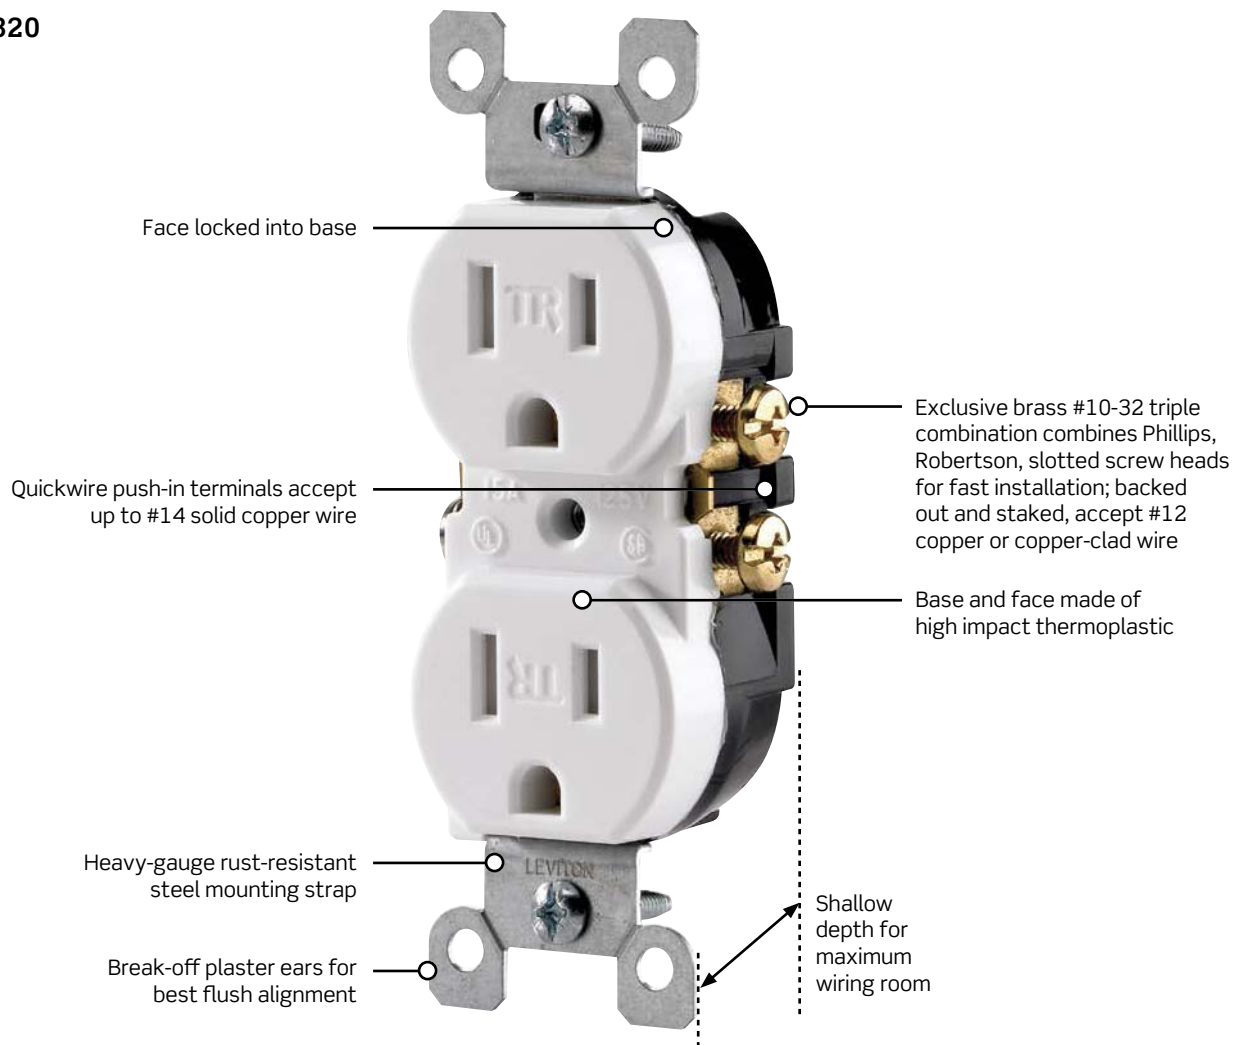

Traditional Receptacles

Leviton's comprehensive line of traditional receptacles includes devices rated for all residential applications in a variety of standard configurations and colors.

Features and Benefits

- TR symbol on residential receptacles assures they meet the latest NEC requirements for tamper-resistant receptacles
- Ultrasonic welding, heavy-duty construction offers long, trouble-free service life

20 Amp

- Terminal Screw accepts up to #10 AWG copper

T5320

Color Choices Residential straight blade devices are offered in a wide range of colors. To order colors, add suffix to Cat. No.

15A, 20A | Traditional Receptacles | CO/ALR

Side Wired  		
Rating		15A-125V
NEMA		
		5-15R
Description	Color	Cat. No.
Duplex, on 4" Cover	Brown	1228
Clock Hanger, Flush Mount with Square Recess with Ground Screw	White	688-W
	Ivory	688-I
	Light Almond	688-T
One-Gang Recessed Duplex Receptacle	White	689-W
	Ivory	689-I
	Black	689-E
	Light Almond	689-T
Two-Gang Recessed Duplex Receptacle w/Openings for 6 Quickport® Modules	White	690-W
	Ivory	690-I
	Black	690-E
	Light Almond	690-T
Rating		15A-125V
NEMA		
		1-15R
Description	Color	Cat. No.
Duplex, Non-Grounded, Plastic Ears*	White	223-W
	Ivory	223-I
	Brown	223
Duplex, T-Slot, Non-Grounded (not UL listed; for replacement use only)*	Ivory	5000