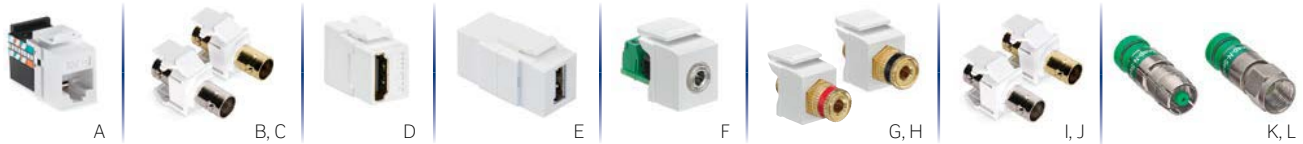

### Data and AV Connectors

Description	Application	Cat. No.
QuickPort® Cat 5 Connector	Voice & low-speed data	41108-R*5
QuickPort® Cat 3 Connector	Voice & low-speed data	41108-R*3
<b>[A]</b> QuickPort® GigaMax® Cat 5e Connector	High-speed data	5G108-R*5
QuickPort® Voice Grade 6-Conductor Connector	Voice	41106-R*6
QuickPort® Voice Grade 8-Conductor Connector	Voice	41108-R*8
<b>[B]</b> QuickPort® BNC Bulkhead Module, standard	CCTV & video	41084-B*F
<b>[C]</b> QuickPort® BNC Bulkhead Module, gold plated	CCTV & video	40832-0B°
<b>[D]</b> QuickPort® HDMI® Passthrough	TV, DVD, satellite, & home theater	40834-00#
QuickPort® S-Video Feedthrough	Enhanced video streams	40734-CV~
<b>[E]</b> QuickPort® USB A-A Connector, feedthrough	Computers & peripherals	40835-00~
<b>[F]</b> QuickPort® 3.5 mm Stereo, screw terminal	Computer audio	40839-S-S
<b>[G]</b> QuickPort® F-Connector, standard, 3.0 GHz	TV, DVD, satellite, & home theater	41084-F*F
<b>[H]</b> QuickPort® F-Connector, gold plated, 3.0 GHz	TV, DVD, satellite, & home theater	40831-0B°
QuickPort® RCA to 110	Advanced audio & video	40735-Rx†
QuickPort® RCA w/ black stripe	Advanced audio & video	40830-B*E
QuickPort® RCA w/ red stripe	Advanced audio & video	40830-B*R
QuickPort® RCA w/ yellow stripe <sup>Δ</sup>	Advanced audio & video	40830-B*Y
QuickPort® RCA w/ green stripe	Advanced audio & video	40830-B-V
QuickPort® RCA w/ blue stripe	Advanced audio & video	40830-B-L
QuickPort® Banana Jack Adapter, gold plated w/ black stripe	Advanced audio	40837-B*E
QuickPort® Banana Jack Adapter, gold plated w/ red stripe	Advanced audio	40837-B*R
<b>[I]</b> QuickPort® Binding Post Adapter, gold plated w/ black stripe	Advanced audio	40833-B*E
<b>[J]</b> QuickPort® Binding Post Adapter, gold plated w/ red stripe	Advanced audio	40833-B*R
QuickPort® Snap-in Blank Module	Secures unused ports	41084-B*B
<b>[K]</b> RCA Compression Connector (colored rings included)	CCTV & video	40985-CRU
<b>[L]</b> Compression F-Connector	CCTV & video	40985-CPF