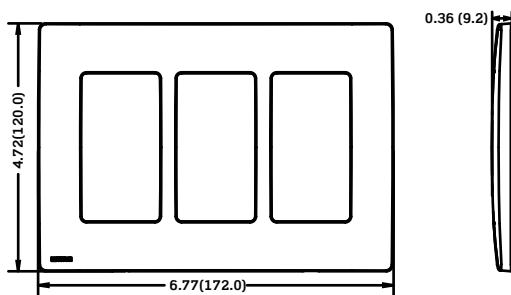

Not for use with standard Decora® devices without the "Renu®" Adapter Frame

Renu® Wallplates		
Description	Cat. No.	Color
1-Gang Screwless Snap-On Wallplate	REW1P1	WW, OB, NS, CA, CS, DT, DG, FP, GC, GS, PG, PS, RE, RN, SE, TC, WB, WC, WG, WS
1-Gang Screwless Snap-On Wallplate, in Stainless Steel Appearance	REWM1	STS
2-Gang Screwless Snap-On Wallplate	REW2P2	WW, OB, NS, CA, CS, DT, DG, FP, GC, GS, PG, PS, RE, RN, SE, TC, WB, WC, WG, WS
2-Gang Screwless Snap-On Wallplate, in Stainless Steel Appearance	REWM2	STS
3-Gang Screwless Snap-On Wallplate	REW3P3	WW, OB, NS, CA, CS, DT, DG, FP, GC, GS, PG, PS, RE, RN, SE, TC, WB, WC, WG, WS
4-Gang Screwless Snap-On Wallplate	REW4P4	WW, OB, NS, CA, CS, DT, DG, FP, GC, GS, PG, PS, RE, RN, SE, TC, WB, WC, WG, WS

### Wiring Diagrams for Wallplates

1-Gang Wallplate

2-Gang Wallplate

3-Gang Wallplate

4-Gang Wallplate

Not for use with standard Decora® devices without the "Renu®" Adapter Frame