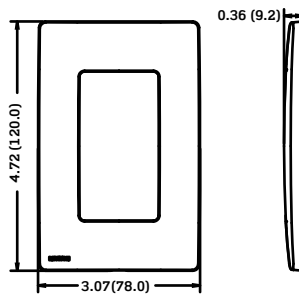

Wiring Diagrams for Wallplates

1-Gang Wallplate