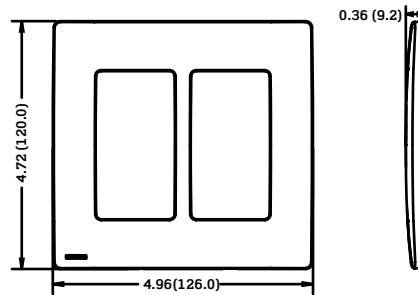

2-Gang Wallplate