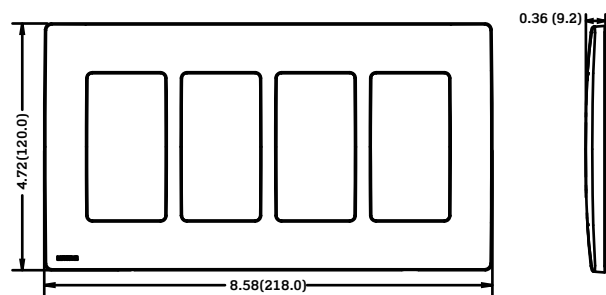

Not for use with standard Decora® devices without the "Renu®" Adapter Frame

Renu® Wallplates		
Description	Cat. No.	Color
1-Gang Screwless Snap-On Wallplate	REW1P1	WW, OB, NS, CA, CS, DT, DG, FP, GC, GS, PG, PS, RE, RN, SE, TC, WB, WC, WG, WS
1-Gang Screwless Snap-On Wallplate, in Stainless Steel Appearance	REWM1	STS
2-Gang Screwless Snap-On Wallplate	REW2P2	WW, OB, NS, CA, CS, DT, DG, FP, GC, GS, PG, PS, RE, RN, SE, TC, WB, WC, WG, WS
2-Gang Screwless Snap-On Wallplate, in Stainless Steel Appearance	REWM2	STS
3-Gang Screwless Snap-On Wallplate	REW3P3	WW, OB, NS, CA, CS, DT, DG, FP, GC, GS, PG, PS, RE, RN, SE, TC, WB, WC, WG, WS
4-Gang Screwless Snap-On Wallplate	REW4P4	WW, OB, NS, CA, CS, DT, DG, FP, GC, GS, PG, PS, RE, RN, SE, TC, WB, WC, WG, WS

### Wiring Diagrams for Wallplates

1-Gang Wallplate

2-Gang Wallplate

3-Gang Wallplate

4-Gang Wallplate

Not for use with standard Decora® devices without the "Renu®" Adapter Frame