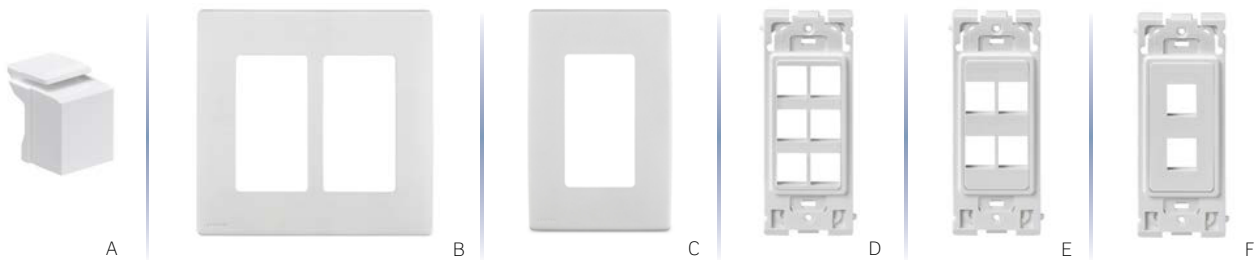

### Renu® Wallplates & Inserts

Renu® is Leviton's smart electrical and data connectivity screwless wallplate system. These QuickPort® compatible wallplates snap on and off quickly and easily with no tools, simplifying installation and ongoing maintenance. Choose from wallplates and inserts in White On White, Navajo Sand, and Onyx Black.

#### Features and Benefits

- Inserts accept all QuickPort® connectors
- Screwless wallplates easily snap on to any Renu® insert or device
- Slightly larger size covers wall imperfections
- Tongue and groove design simplifies alignment in multi-gang installations
- Adapter ring allows use of Decora® device with Renu® wallplates
- Available in three standard colors to coordinate with the commercial-grade QuickPort® line (White, Light Almond, Black)
- Additional wallplate colors for switches, dimmers, and outlets available; visit [leviton.com/renu](http://leviton.com/renu)
- cULus Listed

## Renu® Wallplates

Renu® Wallplates snap directly onto the Renu® devices for seamless style. If you decide to change color schemes, you can easily snap off the wallplate and snap on a new one. Choose from 20 designer color wallplates, and stainless steel appearance, to find the perfect combination. The large selection makes it easy to find the right color so the device can blend in or contrast against the existing décor. These wallplates are slightly larger than standard sized ones to help cover wall imperfections and are available in one-, two-, three, and four-gang models.