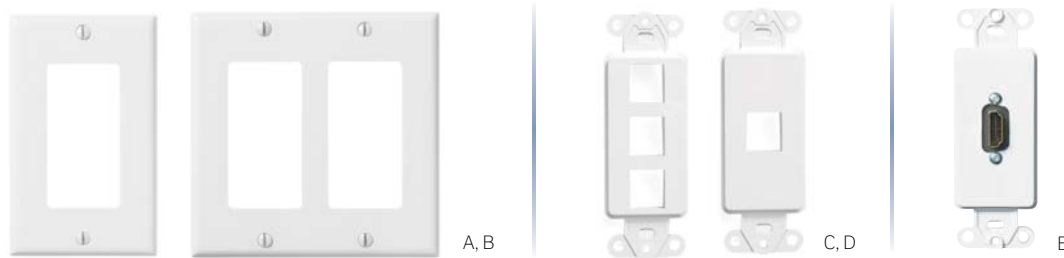

DECORA® WALLPLATES & MULTIMEDIA INSERTS

Decora® Wallplates & Multimedia Inserts

Decora® Single- and Dual-Gang Wallplates

Description	Single-Gang	Dual-Gang
[A, B] Decora®, standard size, urea	80401-00*	80409-00*
Decora®, standard size, nylon	80401-0N*	80409-0N*
Decora®, standard size, stainless	84401-040	84409-040
Decora Plus™, standard size, polycarbonate	80301-0S*	80309-0S*
Decora®, midway, urea	80601-0S*	80609-0S*
Decora®, midway, nylon	PJ26-00*	PJ262-00*

*Colors: Choose from any of the colors below

QuickPort® Multimedia Wallplate Inserts

Description	White	Light Almond	Ivory
6-Port Insert, polybag, standard carton	41646-00W	41646-00T	41646-00I
4-Port Insert, polybag, standard carton	41644-00W	41644-00T	41644-00I
[C] 3-Port Insert, polybag, standard carton	41643-00W	41643-00T	41643-00I
2-Port Insert, polybag, standard carton	41642-00W	41642-00T	41642-00I
[D] 1-Port Insert, polybag, standard carton	41641-00W	41641-00T	41641-00I
[E] HDMI® Decora® Insert, feedthrough	41647-00W	—	41647-00I
DVI Decora® Insert, feedthrough	41648-00W	—	41648-00I

Wallplate Accessories

Description	Cat. No.
[F] QuickPort® Shutter Kit (50 shutters)	51084-ICN
White Label Kit	51084-XLB
[G] Color Label Kit**	51084-CLB
[H] Wallplate Mounting Brackets, Single-Gang, bulk polybag pack, 2 brackets per unit, rack pack carton	C0224-000
[I] Wallplate Mounting Bracket, Dual-Gang, individual polybag pack, rack pack carton	C0225-0CP