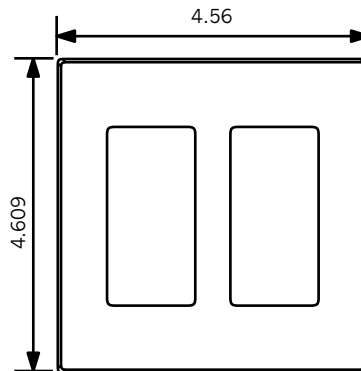

Screwless Snap-On Wallplates (with Screwless Subplate)

	Description	Color	Cat. No.		Description	Color	Cat. No.
	1-Gang	White Ivory Lt. Almond Gray Black Brown	80301-SW 80301-SI 80301-ST 80301-SGY 80301-SE 80301-S		4-Gang	White Ivory Lt. Almond Black Brown	80312-SW 80312-SI 80312-ST 80312-SE 80312
	2-Gang	White Ivory Lt. Almond Gray Black Brown	80309-SW 80309-SI 80309-ST 80309-SGY 80309-SE 80309-S		5-Gang	White Ivory Lt. Almond	80321-SW 80321-SI 80321-ST
	3-Gang	White Ivory Lt. Almond Black Brown	80311-SW 80311-SI 80311-ST 80311-SE 80311-S		6-Gang	White Ivory Lt. Almond	80326-SW 80326-SI 80326-ST

Dimensions for Screwless Snap-On Wallplates

80301-S

Note: Add 1.81" (46.0mm) for each additional gang

80309

Note: Add 1.81" (46.0mm) for each additional gang