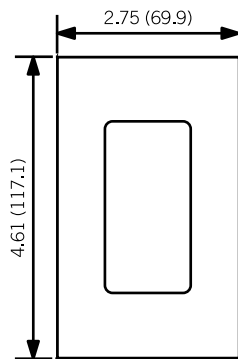

Screwless Snap-On Wallplates (with Screwless Subplate)

	Description	Color	Cat. No.		Description	Color	Cat. No.
	1-Gang	White Ivory Lt. Almond Gray Black Brown	80301-SW 80301-SI 80301-ST 80301-SGY 80301-SE 80301-S		4-Gang	White Ivory Lt. Almond Black Brown	80312-SW 80312-SI 80312-ST 80312-SE 80312
	2-Gang	White Ivory Lt. Almond Gray Black Brown	80309-SW 80309-SI 80309-ST 80309-SGY 80309-SE 80309-S		5-Gang	White Ivory Lt. Almond	80321-SW 80321-SI 80321-ST
	3-Gang	White Ivory Lt. Almond Black Brown	80311-SW 80311-SI 80311-ST 80311-SE 80311-S		6-Gang	White Ivory Lt. Almond	80326-SW 80326-SI 80326-ST

Dimensions for Screwless Snap-On Wallplates

80301-S

Note: Add 1.81" (46.0mm) for each additional gang

80309

Note: Add 1.81" (46.0mm) for each additional gang