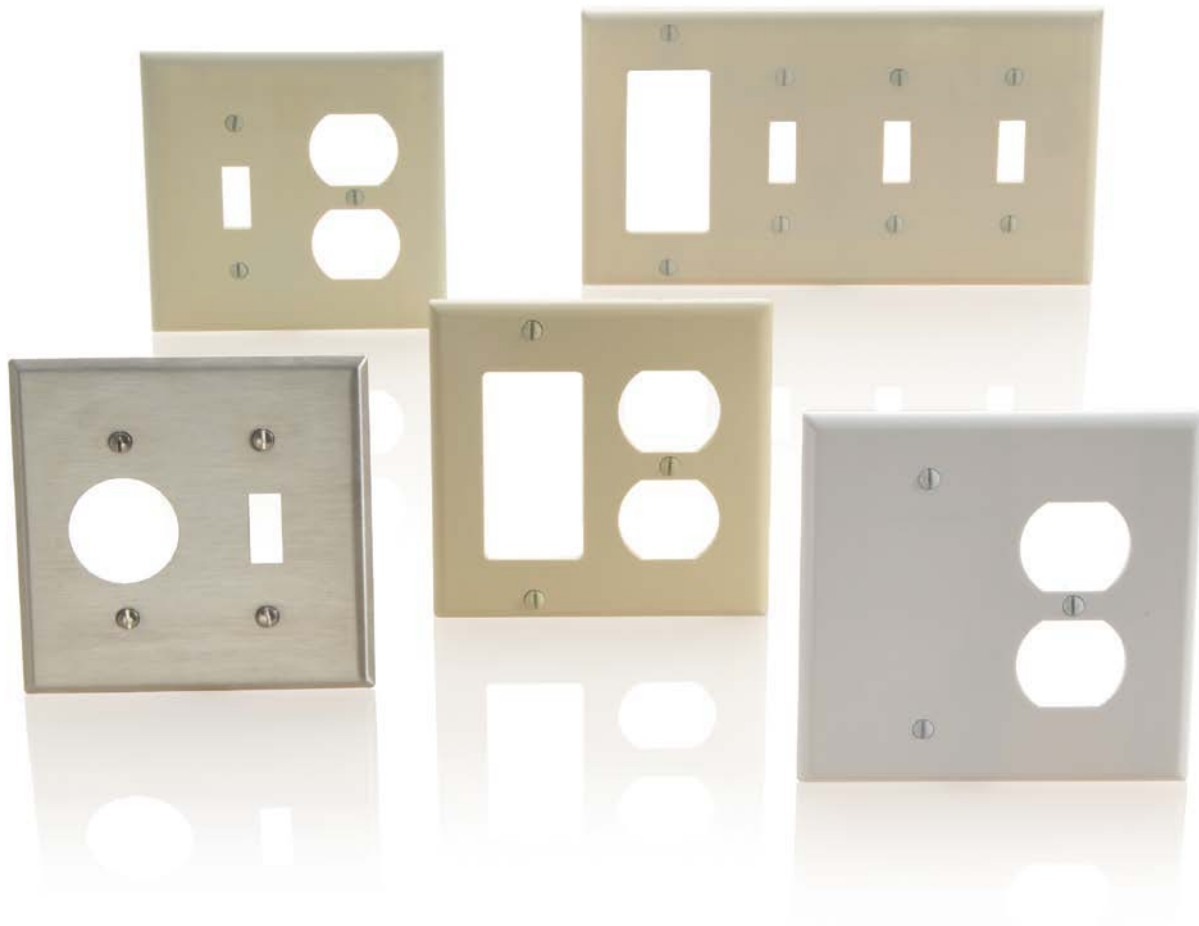

COMBINATION

Combination Wallplates

Need a wallplate that does more than one job? Turn to Leviton's combination wallplate line. Leviton combination wallplates come in a variety of configurations and gangs; a broad selection of materials including aluminum, brass, stainless steel and plastic; and an assortment of colors. If you have a unique application, Leviton can also customize a wallplate for it.

Sample Combination Wallplates

T

Wallplates & Weather-Resistant Covers

COMBINATION | Duplex Receptacle | Decora®/GFCI

Continued from previous page

Duplex Receptacle Combination Wallplates

Plastic, Nylon and Metal  									
Description	Color	Thermoset (Plastic)			Thermoplastic (Nylon)		Metal		
		Cat. No. STANDARD	Cat. No. MIDWAY	Cat. No. OVERSIZE	Cat. No. STANDARD	Cat. No. MIDWAY	Material Type	Cat. No. STANDARD	Cat. No. OVERSIZE
5-Gang: 4-Toggle, 1-Duplex 	White Ivory	P48-W* P48-I*	—	—	—	—	Non-Magnetic S/S	S48-N	—
3-Gang: 1-Toggle, 2-Duplex 	White Ivory Brown	88047 86047 85047	—	—	80747-W 80747-I —	—	Non-Magnetic S/S	84047-40	84147-40
4-Gang: 2-Toggle, 2-Duplex 							Brass Non-Magnetic S/S	81045 84045-40	—
2-Gang: 1-Duplex, 1-Decora®/GFCI 	White Ivory Lt. Almond Gray Black Brown Red	80455-W 80455-I 80455-T — — 80455 —	—	—	80746-W 80746-I 80746-T 80746-GY 80746-E 80746 80746-R	PJ826-W PJ826-I PJ826-T — — — —	Non-Magnetic S/S	84455-40	—