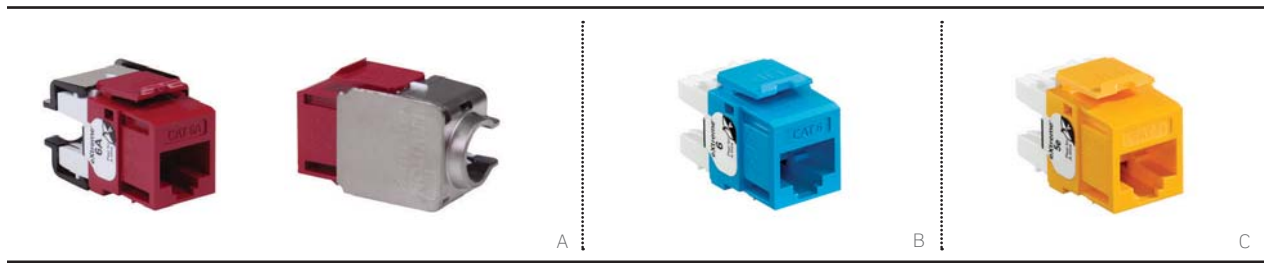

GigaMax

Light Commercial, MDU

Delivers proven performance with the reliability you have come to expect from Category 5e applications.

COPPER SYSTEMS

Leviton copper systems are designed to give customers the right level of performance and value to fit their needs. These systems have been tested and verified by third-party labs to meet or exceed industry-standard performance. And they all include a limited lifetime warranty when installed by Leviton certified installers.

	CAT 8	CAT 6A
ATLAS-X1™ UTP - MISSION CRITICAL		
Connectors		6AUJK-xx6
Patch Cords		6AS10-xxx
Recommended Patch Panels		e2XHD Panels (flat, angled) & Cassette C1255-H48 (composite, empty) Any empty UTP QuickPort® panel (pgs A14-A19)
ATLAS-X1 SHIELDED - MISSION CRITICAL		
Connectors	81SJK-Rx8	6ASJK-xx6
Patch Cords	81Z10-Sxx	6AS10-xxx
Recommended Patch Panels		4S255-xxx 4S256-xxx
EXTREME® UTP - ENTERPRISE		
Connectors		6110G-xx6
Patch Cords		6210G-xxx 6AZ10-xxx
Recommended Patch Panels		6910G-Uxx 6A586-xxx 6A587-xxx Any empty UTP QuickPort panel (pgs A14-A19)
GIGAMAX® UTP - LIGHT COMMERCIAL, MDU		
Connectors		—
Patch Cords		—
Recommended Patch Panels		—

CATEGORY-RATED CONNECTORS | eXtreme®

EXTREME UTP QUICKPORT® CONNECTORS

- Patented Retention Force Technology (RFT) protects against damage from 4- or 6-pin plugs
- Pair Separation Towers facilitate quick, effective termination
- Compatible with Fluke JackRapid™ Punchdown Tool for quick and easy terminations
- Cat 6A connector includes a patented Cone of Silence® for additional alien crosstalk (AXT) suppression
- Patented large-format, tear-away, dual-layer wiring guide
- Made in the USA

EXTREME UTP QUICKPORT CONNECTORS

DESCRIPTION	1-PACK	QUICKPACK® 25-PACK	QUICKPACK 150-PACK WITH JACKRAPID TOOL
[A] eXtreme Cat 6A UTP Channel-Rated QuickPort Connector	6110G-R*6	—	—
[B] eXtreme Cat 6 UTP Component-Rated QuickPort Connector	61110-R*6	61110-B*6	61110-J*6
[C] eXtreme Cat 5e UTP Component-Rated QuickPort Connector	5G110-R*5	5G110-B*5	5G110-J*5