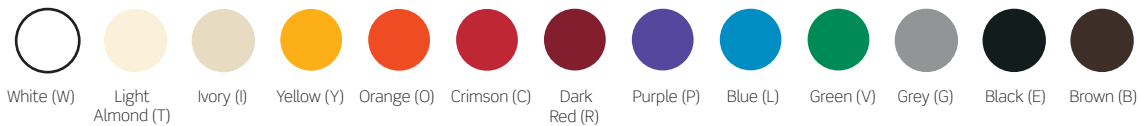

EXTREME UTP QUICKPORT CONNECTORS

DESCRIPTION	1-PACK	QUICKPACK® 25-PACK	QUICKPACK 150-PACK WITH JACKRAPID TOOL
[A] eXtreme Cat 6A UTP Channel-Rated QuickPort Connector	6110G-R*6	—	—
[B] eXtreme Cat 6 UTP Component-Rated QuickPort Connector	61110-R*6	61110-B*6	61110-J*6
[C] eXtreme Cat 5e UTP Component-Rated QuickPort Connector	5G110-R*5	5G110-B*5	5G110-J*5

* = Colors: Choose from any of the colors below.

All Leviton Category-Rated Connectors are RoHS Compliant.