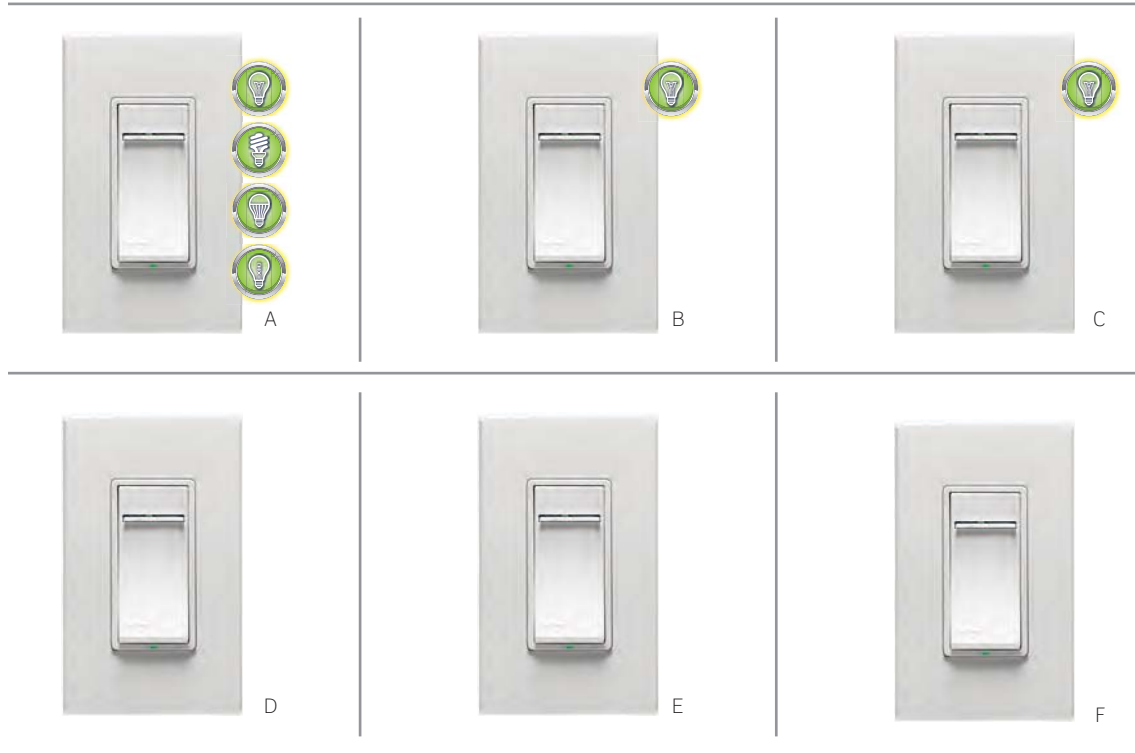

Vizia RF +® | Dimmers

Vizia RF +® Scene Capable Dimmers for Single Pole, 3-Way or Multi-Location Applications

Dimmers				
Description	Rating	Cat. No.	Color	
[A] CFL, LED, Incandescent, Magnetic Low Voltage and Mark 10 Dimmer with LED locator and brightness display - Neutral required	1000W / 1000VA 60Hz. CFL/LED: 450W	VRMX1-1L	Z	
[B] Incandescent Dimmer with LED locator and brightness display - No Neutral	600W - 120VAC 60Hz	VRIO6-1L	Z	
[C] Incandescent Dimmer with LED locator and brightness display - No Neutral	1000W - 120VAC 60Hz	VR10-1L	Z	
[D] Electronic Low Voltage Dimmer with LED locator and brightness display - Neutral req'd	600W - 120VAC 60Hz	VRE06-1L	Z	

Fan Speed Controls				
Description	Rating	Cat. No.	Color	
[E] Quiet Fan Speed Control with LED locator and fan speed display	1.5A - 120VAC 60Hz	VRF01-1L	Z	

Color Change Kit for Vizia RF +® Dimmers

Color Change Kit				
Description	Cat. No.	Color		
[F] Matching Dimmer/Fan Speed Control	VPKIT-MD	W, I, T, G, E,		
[G] Color Change Kit with LED locator and brightness display		B, R		

VRCZ4-M0

VRCS4-MRZ

VRCS2-MR

Vizia RF +® | Controllers

Vizia RF +® Wall Controllers

Wall Controllers			
Description	Rating	Cat. No.	Color
Vizia RF +® 4-Button Scene Controller	No Load Rating 120VAC-60Hz	VRCS4-M0	Z
Vizia RF +® 4-Button Zone Controller	No Load Rating 120VAC-60Hz	VRCZ4-M0	Z
Vizia RF +® 2-Button Scene Controller with Switches	1000W, 1000VA, 1/4HP per switch 120VAC-240VAC, 50/60 Hz	VRCS2-MR	Z