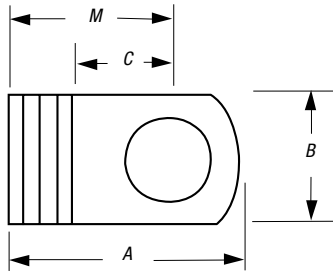

### Non-Insulated Flags

Wire Termination — Sta-Kon® Wire Termination & Insulation

CAT. NO.	PKG. QTY.	WIRE RANGE	BOLT HOLE	REC. TOOL	DIMENSIONS				STOCK THICK.	
					A	B	C	M		
AB14-6A	100	22-14	#6	ERG4004	.55	.31	.22	.39	.03	
AB51	1,000	22-14	#6		.55	.31	.22	.39		
AB14-8A	100	22-14	#8		.55	.31	.22	.39		
AB52	1,000	22-14	#8		.55	.31	.22	.39		
AB14-10A	100	22-14	#10		.55	.31	.22	.39		
AB53	1,000	22-14	#10		.55	.31	.22	.39		
C51	500	12-10	#6	WT129	.66	.31	.25	.48	.04	
C10-8A	50	12-10	#8		.66	.31	.25	.48		
C52	500	12-10	#8		.66	.31	.25	.48		
C10-10A	50	12-10	#10		.66	.31	.25	.48		
C53	500	12-10	#10		.66	.31	.25	.48		
D236	200	8	#10		13642M	.83	.50	.25		.59
D226	200	8	#10	.90		.50	.29	.64		
D271	200	8	1/4"	.92		.50	.33	.68		
E226	200	6	#10	.93		.50	.29	.69		
E271	200	6	1/4"	.99		.50	.33	.73		
E272	200	6	5/16"	1.05		.50	.41	.81		
F226	200	4	#10	1.07		.56	.33	.80	.07	
F271	200	4	1/4"	1.10		.63	.33	.80		
F272	200	4	5/16"	1.18		.63	.41	.88		
F273	200	4	3/8"	1.20		.63	.43	.90		
G671	100	2	1/4"	WT129	1.20	.63	.33	.89	.08	
G672	100	2	5/16"		1.28	.63	.41	.97		
G673	100	2	3/8"		1.32	.63	.46	1.02		
H672	50	1/0	5/16"	13642M	1.31	.63	.41	1.01	.10	
H673	50	1/0	3/8"		1.36	.63	.46	1.06		
J672	50	2/0	5/16"		1.46	.75	.41	1.10		
J673	50	2/0	3/8"		1.51	.75	.46	1.15		
J675	50	2/0	1/2"		1.67	.75	.55	1.24		
K672	50	3/0	5/16"		1.59	.81	.41	1.19		.11
K673	50	3/0	3/8"		1.64	.81	.46	1.24		
K675	50	3/0	1/2"		1.76	.81	.55	1.34		
M673	50	250kcmil	3/8"		1.89	1.0	.46	1.43		
M675	50	250kcmil	1/2"		1.99	1.0	.55	1.52		