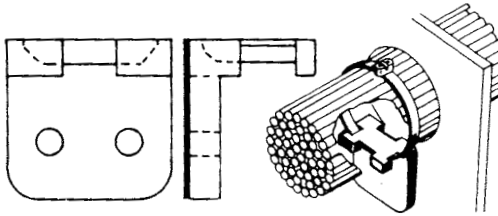

### Ty-Rap® Mounting Blocks

BULK PKG. CAT. NO.	MOUNTING HOLE SIZE	TIE WIDTH ACCOM.	MAXIMUM WIDTH IN./MM	LENGTH IN./MM	BULK PKG. QTY.
TC115-TB	#10	.190/4.83	.47/11.91	1.00/25.40	1,000

Mounting blocks permit vertical stacking and can be used in any direction.  
 • Natural nylon color.  
 For use in temperatures ranging from -40° F to 185° F (-40° C to 85° C).

### Right-Angle Bundle Support

BULK PKG. CAT. NO.	TIE WIDTH ACCOM.	MAXIMUM WIDTH IN./MM	LENGTH IN./MM	BULK PKG. QTY.
TC109	.19/4.83	.56/14.30	.44/11.13	200
TC106	.30/7.62	1.00/25.40	1.00/25.40	1,000

This style meets Military Specification requirements as a support at holes in bulkheads and walls. (MS3341)  
 • Natural nylon color.  
 For use in temperatures ranging from -40° F to 185° F (-40° C to 85° C).