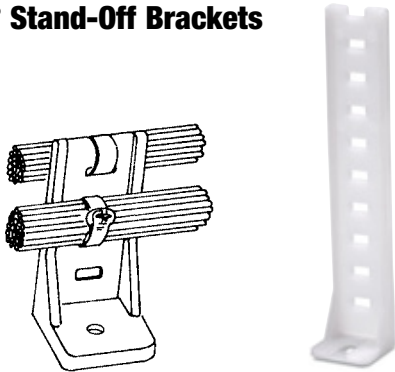

Ty-Rap® Stand-Off Brackets

STD. PKG. CAT. NO.	MAXIMUM TIE WIDTH ACCOM.	WIDTH IN./MM	LENGTH IN./MM	STD. PKG. QTY.
TC375	.19/4.83	.75/19.05	3.65/92.71	100
TC375X (WEATHERABLE)	.19/4.83	.75/19.05	3.65/92.71	100
TC376	.19/4.83	.67/17.01	1.75/44.45	100

These brackets permit bundles to be mounted on either side. They also serve as means to raise bundles off the surface.
• Natural nylon color.
For use in temperatures ranging from -40° F to 185° F (-40° C to 85° C).
Weatherable nylon is black.

Ideal for high-density packaging!