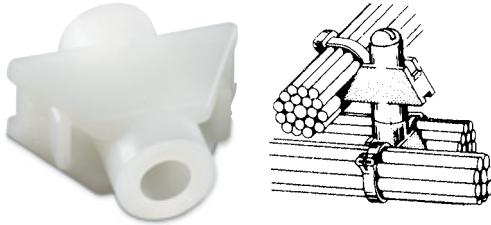

## Mounting Bases, Cable Ties and Accessories

Permits vertical stacking!

### Ty-Rap® Mounting Blocks

BULK PKG. CAT. NO.	MOUNTING HOLE SIZE	TIE WIDTH ACCOM.	MAXIMUM WIDTH IN./MM	LENGTH IN./MM	BULK PKG. QTY.
TC115-TB	#10	.190/4.83	.47/11.91	1.00/25.40	1,000

Mounting blocks permit vertical stacking and can be used in any direction.  
 • Natural nylon color.  
 For use in temperatures ranging from -40° F to 185° F (-40° C to 85° C).

Meets military specs as a support in bulkheads and walls!