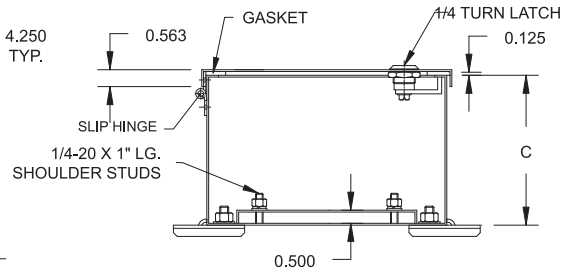

FT Series

EEMAC / NEMA 4, 12 Splitter Troughs

Front View
(WITHOUT DOOR)

**REMOVABLE
WALL MOUNTING BRACKET**

Section Y-Y

Catalog No.	A	B	C	D	E
FT270 & FT2100	24	6	5	18	4
FT370 & FT3100	36	6	5	20.75	4
FT470 & FT4100	48	6	5	25.625	4
FT2200	24	8	5	18	6
FT3200 & FT3400	36	10	6	24	8
FT4200	48	10	6	36	8
FT4400	48	10	6	36	8
FT4600	48	10	6	36	8
FT5200	60	10	6	35.375	8
FT5400	60	10	6	35.375	8
FT5600	60	10	6	35.375	8
FT6100	72	10	6	35.375	8
FT6200	72	10	6	35.375	8
FT6400	72	10	6	35.375	8
FT6600	72	10	6	35.375	8