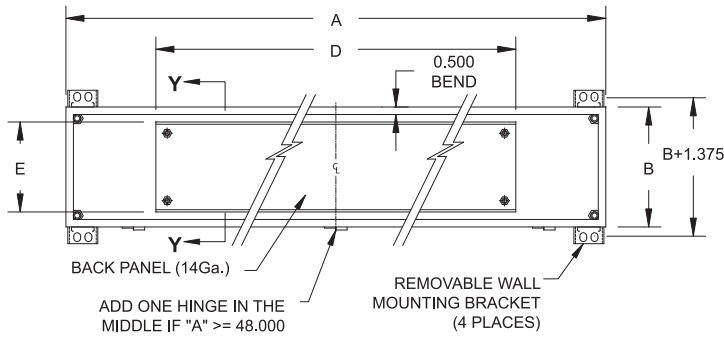

FT Series

EEMAC / NEMA 4, 12 Splitter Troughs

Front View
(WITHOUT DOOR)

**REMOVABLE
WALL MOUNTING BRACKET**

Section Y-Y

Catalog No.	A	B	C	D	E
FT270 & FT2100	24	6	5	18	4
FT370 & FT3100	36	6	5	20.75	4
FT470 & FT4100	48	6	5	25.625	4
FT2200	24	8	5	18	6
FT3200 & FT3400	36	10	6	24	8
FT4200	48	10	6	36	8
FT4400	48	10	6	36	8
FT4600	48	10	6	36	8
FT5200	60	10	6	35.375	8
FT5400	60	10	6	35.375	8
FT5600	60	10	6	35.375	8
FT6100	72	10	6	35.375	8
FT6200	72	10	6	35.375	8
FT6400	72	10	6	35.375	8
FT6600	72	10	6	35.375	8