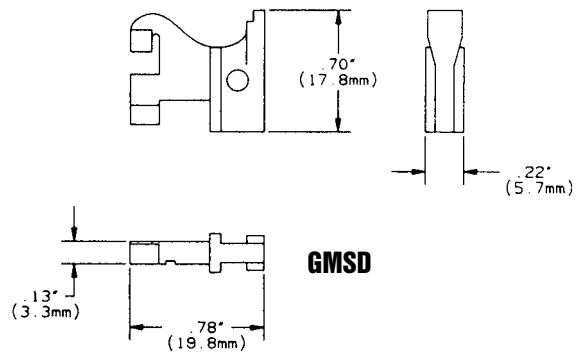

Catalog Numbers, Ampere Ratings, Certifications

AMPERE RATING	CATALOG NUMBER	VOLTS	COLOR CODE
180mA	GMS18/100	125	Yellow
200mA	GMS2/10	125	Black-Red
250mA	GMS1/4	125	Violet
500mA	GMS1/2	125	Red
650mA	GMS65/100	125	Black
750mA	GMS3/4	125	Brown
1A	GMS1	125	Gray
1.33A	GMS1-1/3	125	White
1.5A	GMS1-1/2	125	White-Yellow
2A	GMS2	125	Orange
2.5A	GMS2-1/2	125	White-Orange
3A	GMS3	125	Blue
3.5A	GMS3-1/2	125	White-Blue
4A	GMS4	125	White-Brown
5A	GMS5	125	Green
7.5A	GMS7-1/2	125	Black-White
10A	GMS10	125	Red-White
12A	GMS12	125	Yellow-Green
15A	GMS15	125	Red-Blue