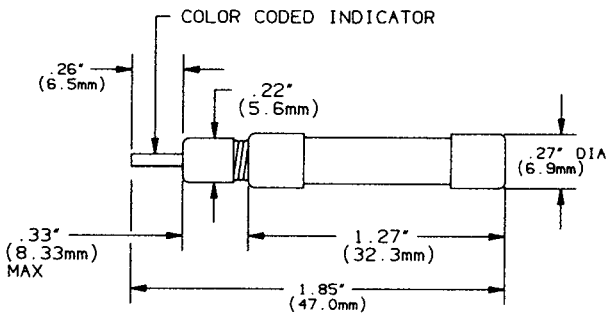

70, GMS

TELECOMMUNICATIONS/SPECIAL PURPOSE

70 SERIES

- Color Coded tip
- Rated 125V AC, 300V DC
- UL Recognized 125 V AC, 1000A I.R.; 300V DC, 1000A I.R. Guide JDYX2, File E39265
- Continuous rated current is 80% of 10 minute rating (shown in table). 100% rating -10 minutes minimum

Catalog Numbers, Ampere Ratings, Certifications

10 MINUTE AMPERE RATING	CATALOG NUMBER	COLOR CODE
100mA	70P	Gray-White
150mA	70R	Red-White
180mA	70E	Yellow
200mA	70X	Black
250mA	70F	Violet
250mA	70K	Violet-White
350mA	70S	Gray
500mA	70G	Red
750mA	70H	Brown
1.33A	70A	White
2A	70B	Orange
3A	70C	Blue
3.5A	70J	Black-White
5A	70D	Green-Black
8A	70M	Tan-White
10A	70N	Yellow-Purple