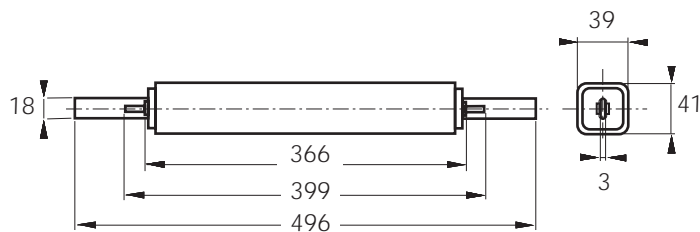

DC Square-body Fuses Sizes 600 - 602 - 2x602 gR Blades size 600 - 3500 to 4000 V DC

gRB from 10 to 80 A

Dimensions

Weight: 1424 g

Main Characteristics

Size	Current rating I_N (A)	Breaking Capacity	Watts loss		Designation	Ref. Number	Catalog Number
			$0.8 I_N$ (W)	I_N (W)			
600	10	@ 3500 V DC 30 kA L/R = 30 ms	10.2	18.5	CC 35000 CV3 gRB 600 PSP 10	K088145	D 600 GB 35 C10 P
	12		11	20	CC 35000 CV3 gRB 600 PSP 12	T081023	D 600 GB 35 C12 P
	16		13.1	24	CC 35000 CV3 gRB 600 PSP 16	D086989	D 600 GB 35 C16 P
	20		14	25.4	CC 35000 CV3 gRB 600 PSP 20	N087481	D 600 GB 35 C20 P
	25		18	32.5	CC 35000 CV3 gRB 600 PSP 25	E086783	D 600 GB 35 C25 P
	32	@ 4000 V DC 30 kA L/R = 30 ms	25.5	46	CC 40000 CV3 gRB 600 PSP 32	A086986	D 600 GB 40 C32 P
	40		35	63	CC 40000 CV3 gRB 600 PSP 40	Z086985	D 600 GB 40 C40 P
	50		29	52	CC 40000 CV3 gRB 600 PSP 50	Y086984	D 600 GB 40 C50 P
	63		42	76.5	CC 40000 CV3 gRB 600 PSP 63	X086983	D 600 GB 40 C63 P
	80		51	92	CC 40000 CV3 gRB 600 PSP 80	W086982	D 600 GB 40 C80 P

Pack: 1 piece