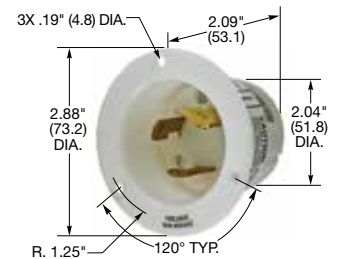

### Plugs

Description	Cord Dia.	Catalog Number
Black and white nylon.	.325"-.930" (8.25-24)	<b>HBL2601</b> <b>HBL2641</b> <b>HBL2651</b>

Note: See page B-52 for accessories.

**HBL2651**

### Flanged Inlets

Description	Catalog Number
Nylon casing, back wired.	<b>HBL2605</b> <b>HBL2645</b> <b>HBL2655</b>

Note: See page B-52 for accessories.

**HBL2655**

### Connector Bodies

**IP20**  
SUITABILITY

30A 240V AC  
NEMA L25-30R

30A 480V AC  
NEMA L8-30R  
5 HP

30A 600V AC  
NEMA L9-30R

Description	Cord Dia.	Catalog Number
Black and white nylon.	.325"-.930" (8.25-24)	<b>HBL2603</b> <b>HBL2643</b> <b>HBL2653</b>

### Single Flush Receptacles

Description	Catalog Number
Black nylon face, back and side wired.	<b>HBL2600</b> <b>HBL2640</b> <b>HBL2650</b>

Note: See page B-52 for accessories.