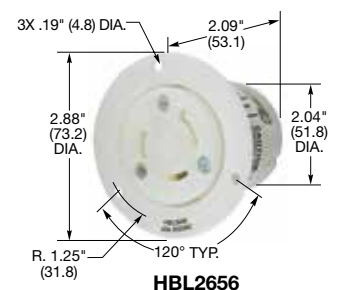

### Single Flush Receptacles

Description	Catalog Number
Black nylon face, back and side wired.	<b>HBL2600</b> <b>HBL2640</b> <b>HBL2650</b>

Note: See page B-52 for accessories.

### Flanged Receptacles

Description	Catalog Number
Nylon casing, back wired.	- <b>HBL2646</b> <b>HBL2656</b>

Note: See page B-52 for accessories.

See page B-69 for technical information on Twist-Lock devices.

**HBL2650**

**HBL2656**

Dimensions in Inches (mm)