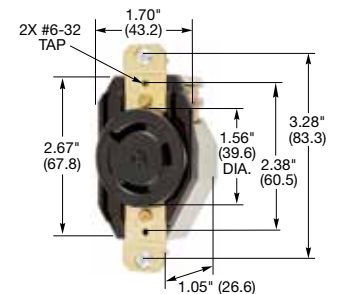

### Connector Bodies

**IP20**  
SUITABILITY

30A 240V AC  
NEMA L25-30R

30A 480V AC  
NEMA L8-30R  
5 HP

30A 600V AC  
NEMA L9-30R

Description	Cord Dia.	Catalog Number
Black and white nylon.	.325"-.930" (8.25-24)	<b>HBL2603</b> <b>HBL2643</b> <b>HBL2653</b>

### Single Flush Receptacles

Description	Catalog Number
Black nylon face, back and side wired.	<b>HBL2600</b> <b>HBL2640</b> <b>HBL2650</b>

Note: See page B-52 for accessories.

### Flanged Receptacles

Description	Catalog Number
Nylon casing, back wired.	- <b>HBL2646</b> <b>HBL2656</b>

Note: See page B-52 for accessories.

See page B-69 for technical information on Twist-Lock devices.

**HBL2650**

**HBL2656**

Dimensions in Inches (mm)