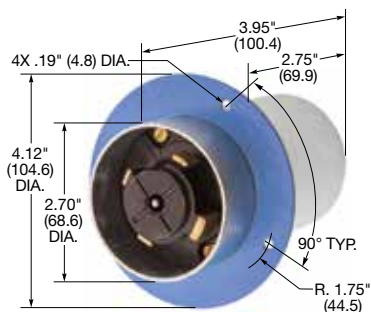

60 Amp, 600 Volts AC

HBL26419

HBL26519

HBL26422

HBL26522

IP30
SUITABILITY

Plugs

Description	Cord Dia.	Catalog Number	
Black phenolic interior with yellow thermoplastic sleeve over steel housing.	.920"-1.450" (23.36-36.83)	HBL26419	-
Black phenolic interior with blue thermoplastic sleeve and steel housing.	1.00"-1.50" (25.40-38.10)	-	HBL26519

IP30
SUITABILITY

Flanged Inlets

Description	Catalog Number	
Black phenolic interior with steel housing and flange.	HBL26422	-
Black phenolic interior with steel housing and flange with blue finish.	-	HBL26522

Dimensions in Inches (mm)