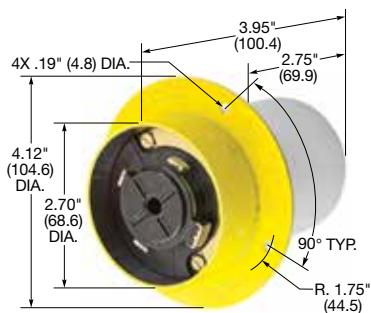

60 Amp, 600 Volts AC

HBL26419

HBL26519

HBL26422

HBL26522

IP30
SUITABILITY

Plugs

Description	Cord Dia.	Catalog Number	
Black phenolic interior with yellow thermoplastic sleeve over steel housing.	.920"-1.450" (23.36-36.83)	HBL26419	-
Black phenolic interior with blue thermoplastic sleeve and steel housing.	1.00"-1.50" (25.40-38.10)	-	HBL26519

IP30
SUITABILITY

Flanged Inlets

Description	Catalog Number	
Black phenolic interior with steel housing and flange.	HBL26422	-
Black phenolic interior with steel housing and flange with blue finish.	-	HBL26522

Dimensions in Inches (mm)