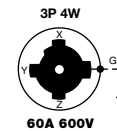

60 Amp, 600 Volts AC

HBL26419

HBL26519

HBL26422

HBL26522

IP30
SUITABILITY

Plugs

Description	Cord Dia.	Catalog Number	
Black phenolic interior with yellow thermoplastic sleeve over steel housing.	.920"-1.450" (23.36-36.83)	HBL26419	-
Black phenolic interior with blue thermoplastic sleeve and steel housing.	1.00"-1.50" (25.40-38.10)	-	HBL26519

Dimensions in Inches (mm)