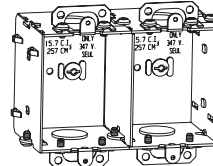

347 VOLT BOXES AND COVERS

APPLICATION

- 347 Volt boxes are used for the installation of 347 Volt switches for commercial and industrial lighting.

1204-2-HV

PRODUCT FEATURES

- All 347 Volt boxes have tapped holes with vertical spacing of 3.531" to accommodate 347 Volt switches.
- 1204 series boxes feature 2.25" spacing between gangs. Use Hubbell wallplates with HV suffixes.
- HV version of MBD and MBS series boxes feature 1.812" spacing between gangs. Use wallplates with HVR suffixes

2-1/4" x 3" DEVICE BOX - 2-1/2" DEEP 15.7 CUBIC INCHES, 257 ML PER GANG - GANGABLE		
Catalogue Number	Description	Knockouts
1204-1-HV	Device Box	1/2"(2)
1204-2-HV	2-Gang Device Box	1/2"(2)
1204-MSB-HV	Device Box	1/2"(2)
1204-HVP	Partition	-

COMPLIANCE

- All Hubbell boxes are CSA certified, unless otherwise stated, and meet the requirements of the Canadian Electrical Code. File numbers are available upon request.

2-1/4" x 4" UTILITY BOX - 1-7/8" DEEP 16.0 CUBIC INCHES, 262 ML		
Catalogue Number	Description	Knockouts
1110-HV	Utility Box	1/2"(2)

2.665" x 4.275" UTILITY BOX COVERS - HV		
Catalogue Number	Description	Opening
11-C-4HV	Cover	Blank
11-C-5HV	Cover	Toggle Switch
11-C-10HV	Cover	GFCI