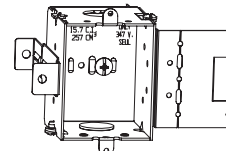

### APPLICATION

- 347 Volt boxes are used for the installation of 347 Volt switches for commercial and industrial lighting.

1204-1-HV

1204-2-HV

1204-MSB-HV

1204-HVP

### PRODUCT FEATURES

- All 347 Volt boxes have tapped holes with vertical spacing of 3.531" to accommodate 347 Volt switches.
- 1204 series boxes feature 2.25" spacing between gangs. Use Hubbell wallplates with HV suffixes.
- HV version of MBD and MBS series boxes feature 1.812" spacing between gangs. Use wallplates with HVR suffixes

2-1/4" x 3" DEVICE BOX - 2-1/2" DEEP 15.7 CUBIC INCHES, 257 ML PER GANG - GANGABLE		
Catalogue Number	Description	Knockouts
1204-1-HV	Device Box	1/2"(2)
1204-2-HV	2-Gang Device Box	1/2"(2)
1204-MSB-HV	Device Box	1/2"(2)
1204-HVP	Partition	-