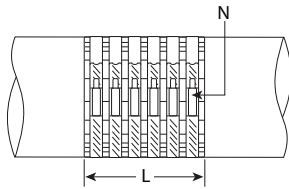

ADVANTAGES

- 1 **Used with System 15 and or System XFR**
- 2 **Sizes 8" to 12"**
- 3 **Designed Specifically for PVC Diameters**
- 4 **Stainless Steel Band with Rubber Sleeve**
Colour coded grey to match the pipe
- 5 **Certified to CSA B602**
- 6 **Listed to ULC 102.2/10**
For the Flame Spread Rating / Smoke Developed Classification limits of 25/50

APPLICATIONS

Drain Waste and Vent Piping in:

- Commercial
- Industrial
- Residential
- Above ground or underground

STANDARDS

CSA B181.2
CAN/ULC S102.2

Test Results

Normal testing procedures for System 15 or System XFR may be employed if using MJ Grey couplings. Maximum water or air test pressure shall be 10 feet of head or 4.3 psi for all sizes.

Proper safety precautions and protective equipment should be employed during all testing procedures.

Component	Flame Spread Rating	Smoke-Developed Classification
MJ Grey™		
Couplings	≤ 25	≤ 50

Dimensions

Coupling Size (in)	Length (L) (in)	N # of Clamps
8	6.0	6
10	6.0	6
12	6.0	6

PRODUCT SELECTION CHART - MJ GREY

Dimension	Product Code	
	inches	mm

MJ Coupling H x H

8	200	094053
10	250	094054
12	300	094055

T-Handle Torque Wrench 80 in-lb