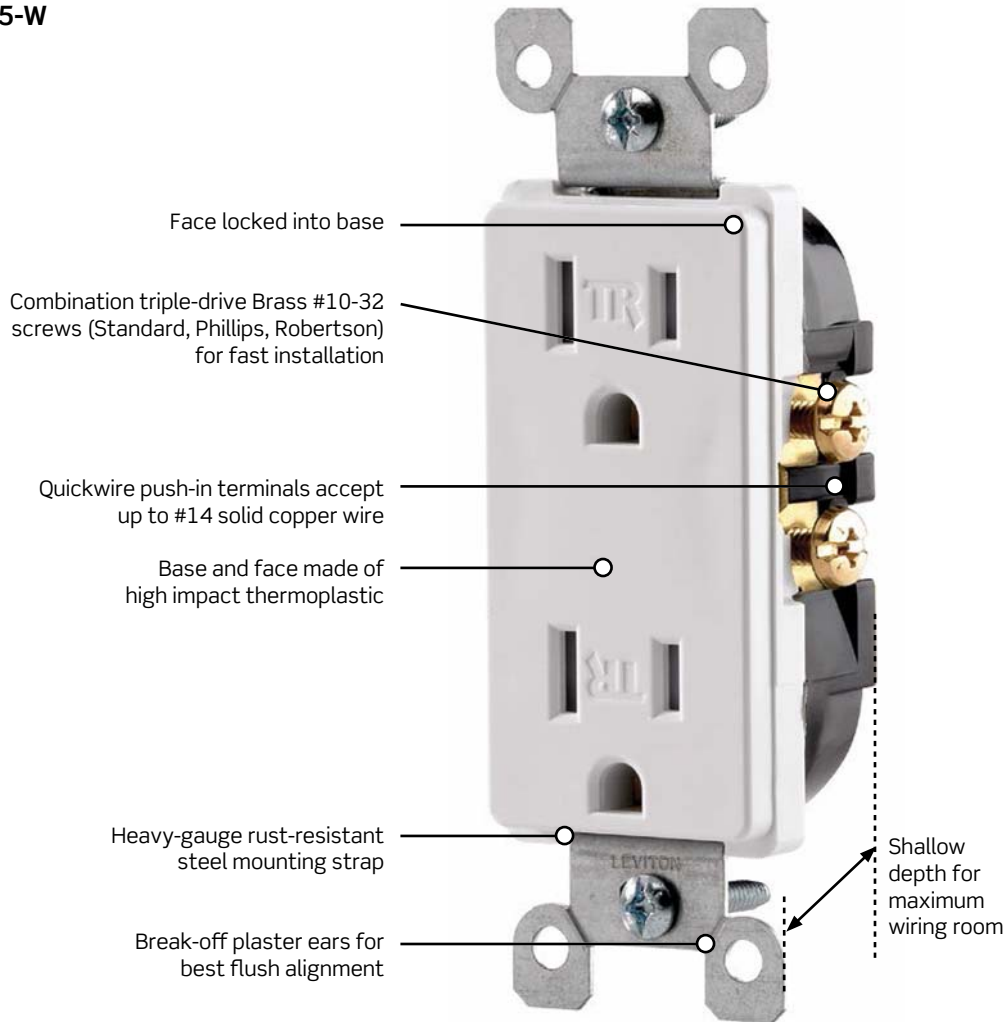

Decora® Receptacles

Leviton's comprehensive Decora® receptacle portfolio includes devices rated for all types of applications in a variety of standard configurations and colors.

T5325-W

Color Choices Decora® straight blade devices are offered in a wide range of colors. To order colors, add suffix to Cat. No.

15A, 20A | Decora Plus™ Receptacles

Industrial Grade Decora Plus™ Heavy-Duty Receptacles

Leviton's line of heavy-duty industrial grade receptacles are available with a number of wiring options and features. The beauty, durability and versatility of Decora® devices and surge suppression receptacles are perfect for a variety of industrial applications.

Features and Benefits

- Engineered for fine appearance and top performance in demanding commercial and institutional applications using a durable, thermoplastic face and impact-resistant construction
- Shallow design for maximum wiring room in wallbox
- Back and side terminal wiring options for ease of installation
- Heavy-gauge zinc-plated steel locked-in wrap around strap
- Heavy-duty triple-wipe brass contacts for long service life
- Exclusive V-shaped, serrated back wiring clamps for superior contact and conductivity
- Available in an array of colors to coordinate with any interior

Decora Plus™ Back and Side Wired/Wire Lead Receptacles

- Brass staked on self-grounding clip
- Back and side wiring terminals permit fast installation of up to #10 solid or stranded conductors
- Triple-wipe copper alloy contacts ensure maximum conductivity
- Backed by a limited 10-year warranty