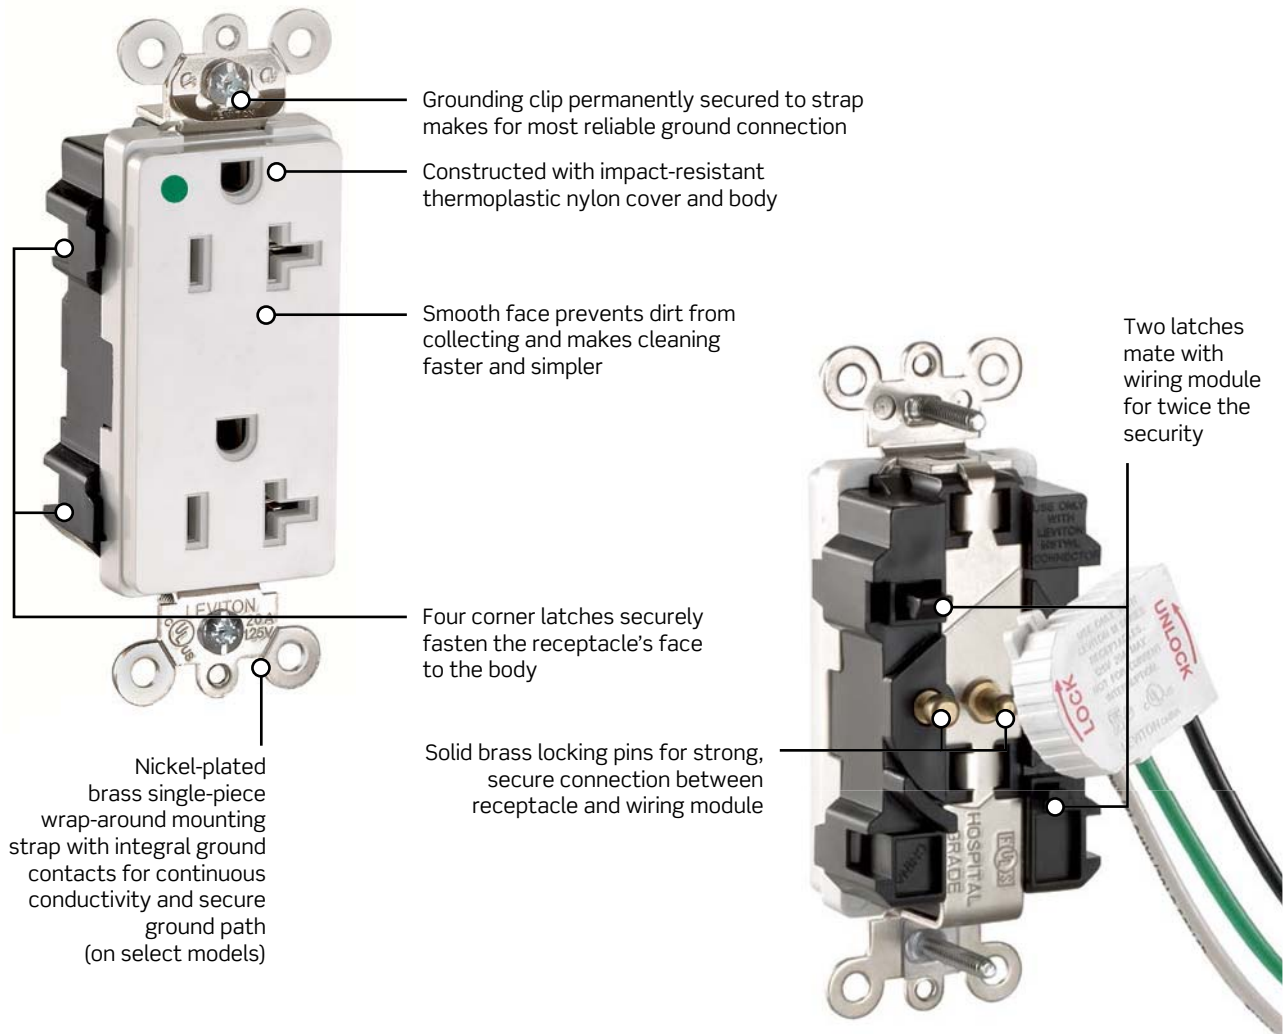

Lev-Lok® Decora Plus™ Extra Heavy-Duty Hospital Grade Modular Receptacles

Features and Benefits

- Constructed with impact-resistant thermoplastic nylon cover and body
- Smooth face prevents dirt from collecting
- Four corner latches securely fasten the receptacle's face to the body
- Large triple-wipe, brass "T" line contacts for superior contact and conductivity
- #12 AWG THHN wire leads, 6" length on MSTWL series wiring modules
- For isolated ground versions, device strap is zinc plated steel and isolated ground system is brass
- Grounding clip permanently secured to strap for easy, simple, and secure installation
- Wiring module locks and latches to the receptacle body providing double the connection security
- Receptacle to be installed only with Leviton MSTWL series wiring modules
- MSTWL wiring module shipped separately with protective label and factory-installed circuit ID label
- Backed by a limited 10-year warranty

M1636-HGW