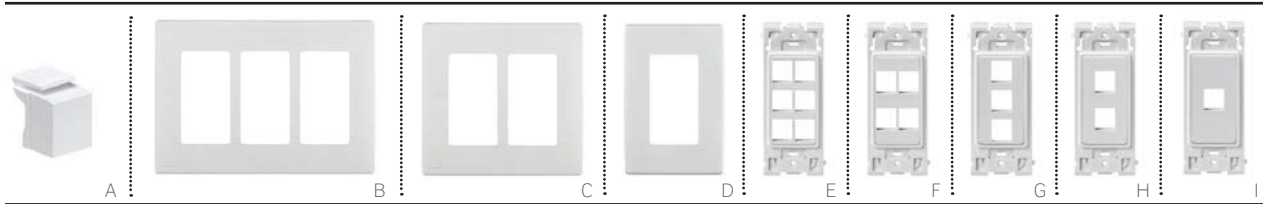

# HOUSINGS & WALLPLATES | Renu® Wallplates & Inserts

Mix and match for an upscale finish to your project.

Renu Wallplates snap on and off inserts quickly and easily with no tools, simplifying installation and ongoing maintenance. Choose from wallplates and inserts in White on White, Navajo Sand, Onyx Black, and Stainless Appearance. They are ideal for boardrooms, executive offices, and other applications requiring a high-end finish.

## RENU WALLPLATES AND INSERTS

- Screwless wallplates easily snap on to any Renu insert or device
- Inserts accept all QuickPort® connectors
- Slightly larger size covers wall imperfections
- Tongue- and groove-design simplifies alignment in multi-gang installations
- Adapter ring allows use of Decora® device with Renu wallplates
- Available in four standard colors to coordinate with the commercial-grade QuickPort line (White on White, Navajo Sand, Onyx Black, and Stainless Appearance)
- Additional wallplate colors for switches, dimmers, and outlets available; visit [Leviton.com/renu](http://Leviton.com/renu)
- cULus Listed
- One-year limited warranty

RENU WALLPLATES & INSERTS				
DESCRIPTION	WHITE ON WHITE	NAVAJO SAND	ONYX BLACK	STAINLESS APPEARANCE
<b>[A]</b> Snap-In Blank Module	RE640-BWW	RE640-BNS	RE640-BOB	—
Four-Gang Wallplate	REWP4-OWW	REWP4-ONS	REWP4-OOB	—
<b>[B]</b> Three-Gang Wallplate	REWP3-OWW	REWP3-ONS	REWP3-OOB	—
<b>[C]</b> Dual-Gang Wallplate	REWP2-OWW	REWP2-ONS	REWP2-OOB	REWM2-ST5
<b>[D]</b> Single-Gang Wallplate	REWP1-OWW	REWP1-ONS	REWP1-OOB	REWM1-ST5
<b>[E]</b> 6-Port Insert*	RE640-WW6	RE640-NS6	RE640-OB6	—
<b>[F]</b> 4-Port Insert*	RE640-WW4	RE640-NS4	RE640-OB4	—
<b>[G]</b> 3-Port Insert*	RE640-WW3	RE640-NS3	RE640-OB3	—
<b>[H]</b> 2-Port Insert*	RE640-WW2	RE640-NS2	RE640-OB2	—
<b>[I]</b> 1-Port Insert*	RE640-WW1	RE640-NS1	RE640-OB1	—
Adapter Ring for Decora	REA00-00W	REA00-00O	REA00-00B	—