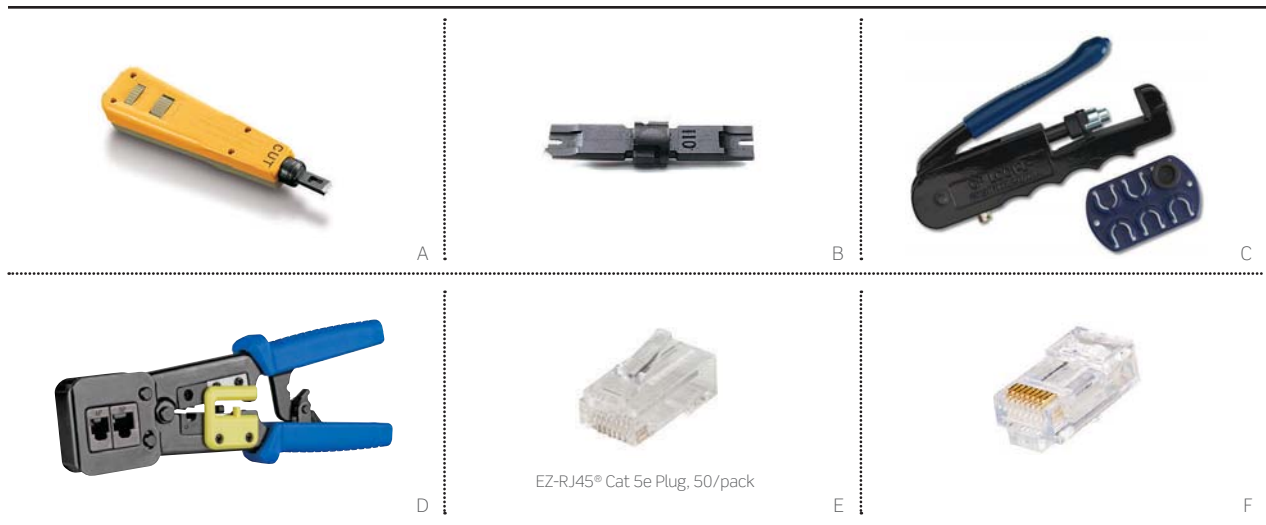

RESIDENTIAL TOOLS	
DESCRIPTION	PART NO.
[A] Wire Punchdown / Termination Tool, (blades sold separately)	49553-814
[B] 110 IDC Blade	49553-110
66-Clip Blade	49553-066
BIX® Blade	49553-BIX
Krone® Blade	49553-KRN
[C] Master Compression Tool	40989-CPT
UTP Stripping Tool	49660-00P
[D] EZ-RJ45 Crimp Tool	40989-ACT

RESIDENTIAL ACCESSORIES	
DESCRIPTION	PART NO.
[E] EZ-RJ45 Cat 5e Plug, 50/pack	47613-EZC
EZ-RJ45 Cat 5e Plug Display Pack, 10/pack	47613-EZR
[F] EZ-RJ45 Cat 6 Plug	47613-EZ6
Push-Lock Pins for Structured Media Enclosures, 20/pack	47615-NYL
Reclosable Tie-Wrap, 5" Length, 25/pack	43105-005

SPOTLIGHT

A Connected Home Begins with Planning

The number of connected devices in the home has grown significantly over the last few years. Too often, homeowners knowingly accept poor network reliability and quality for the convenience of a wireless system. While wireless technology has improved, the hunger for bandwidth outpaces it. Having a strong structured wiring backbone in an organized central hub is crucial to supporting high-bandwidth demands and optimal wireless performance.

To read more about how a well-planned structured cabling system can optimize your wireless network, visit: Leviton.com/chbackbone.