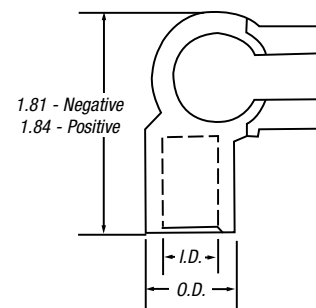

Heavy-Duty Battery Connectors

Tin-Plated Elbow Battery Connectors

Material: High-Conductivity Copper

Finish: Electro-Tin Plate

Installing Tools: TBM5-SV, TBM5V, TBM8250, TBM8250S

BAC10ELNBT

BAC10ERNBT

CAT. NO.	BULK CAT. NO.	SAE CABLE SIZE AND COLOR	DESCRIPTION	I.D.	O.D.	PKG. QTY.	BULK PKG. QTY.	COLOR KEY
BAC10ERNBT	BAC10ERNBT-C	1/0 Gauge	Right Elbow – Negative	.455	.625	5	100	BLACK
BAC10ERPBT	BAC10ERPBT-C	1/0 Gauge	Right Elbow – Positive	.455	.625	5	100	BLACK
BAC20ERNBT	BAC20ERNBT-C	2/0 Gauge	Right Elbow – Negative	.502	.676	5	100	ORANGE
BAC20ERPBT	BAC20ERPBT-C	2/0 Gauge	Right Elbow – Positive	.502	.676	5	100	ORANGE
BAC30ERNBT	BAC30ERNBT-C	3/0 Gauge	Right Elbow – Negative	.530	.730	5	100	PURPLE
BAC30ERPBT	BAC30ERPBT-C	3/0 Gauge	Right Elbow – Positive	.530	.730	5	100	PURPLE
BAC40ERNBT	BAC40ERNBT-C	4/0 Gauge	Right Elbow – Negative	.600	.844	5	100	YELLOW
BAC40ERPBT	BAC40ERPBT-C	4/0 Gauge	Right Elbow – Positive	.600	.844	5	100	YELLOW
BAC10ELNBT	BAC10ELNBT-C	1/0 Gauge	Left Elbow – Negative	.455	.625	5	100	BLACK
BAC10ELPBT	BAC10ELPBT-C	1/0 Gauge	Left Elbow – Positive	.455	.625	5	100	BLACK
BAC20ELNBT	BAC20ELNBT-C	2/0 Gauge	Left Elbow – Negative	.502	.676	5	100	ORANGE
BAC20ELPBT	BAC20ELPBT-C	2/0 Gauge	Left Elbow – Positive	.502	.676	5	100	ORANGE
BAC30ELNBT	BAC30ELNBT-C	3/0 Gauge	Left Elbow – Negative	.530	.730	5	100	PURPLE
BAC30ELPBT	BAC30ELPBT-C	3/0 Gauge	Left Elbow – Positive	.530	.730	5	100	PURPLE
BAC40ELNBT	BAC40ELNBT-C	4/0 Gauge	Left Elbow – Negative	.600	.844	5	100	YELLOW
BAC40ELPBT	BAC40ELPBT-C	4/0 Gauge	Left Elbow – Positive	.600	.844	5	100	YELLOW