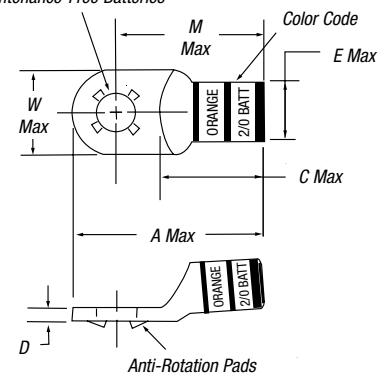

Tin-Plated Stackable Battery Connector

Material: High-Conductivity Copper

Finish: Electro-Tin Plate

Installing Tools: TBM5-SV or TBM5V

BAC1038

CAT. NO.	BULK CAT. NO.	SAE CABLE SIZE AND COLOR	A	M	W	C	E	STUD SIZE	PKG. QTY.	BULK PKG. QTY.	COLOR KEY
BAC438	273-31853-1	4 Gauge	1.455	1.143	.615	.750	.365	3/8"	10	100	GRAY
BAC238	273-31853-2	2 Gauge	1.775	1.400	.675	.850	.467	3/8"	10	100	GREEN
BAC138	273-31853-3	1 Gauge	1.875	1.500	.750	.950	.521	3/8"	10	100	PINK
BAC1038	273-31853-4	1/0 Gauge	1.925	1.550	.825	1.000	.571	3/8"	10	100	BLACK
BAC2038	273-31853-5	2/0 Gauge	2.110	1.645	.930	1.100	.632	3/8"	10	100	ORANGE
BAC3038	273-31853-6	3/0 Gauge	2.025	1.650	1.025	1.100	.701	3/8"	10	100	PURPLE
BAC4038	273-31853-7	4/0 Gauge	2.275	1.900	1.125	1.350	.766	3/8"	10	100	YELLOW

For 3/8" Threaded Stud
Maintenance-Free Batteries

Connectors & Grounding — Blackburn® Compression Connectors Featuring the Color-Keyed® System