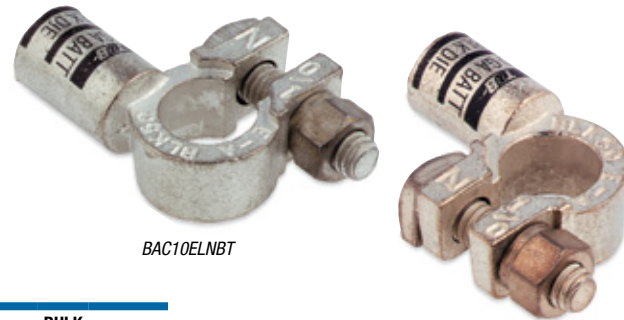

Heavy-Duty Battery Connectors

Tin-Plated Elbow Battery Connectors

Material: High-Conductivity Copper

Finish: Electro-Tin Plate

Installing Tools: TBM5-SV, TBM5V, TBM8250, TBM8250S

BAC10ELNBT

BAC10ERNBT

CAT. NO.	BULK CAT. NO.	SAE CABLE SIZE AND COLOR	DESCRIPTION	I.D.	O.D.	PKG. QTY.	BULK PKG. QTY.	COLOR KEY
BAC10ERNBT	BAC10ERNBT-C	1/0 Gauge	Right Elbow – Negative	.455	.625	5	100	BLACK
BAC10ERPBT	BAC10ERPBT-C	1/0 Gauge	Right Elbow – Positive	.455	.625	5	100	BLACK
BAC20ERNBT	BAC20ERNBT-C	2/0 Gauge	Right Elbow – Negative	.502	.676	5	100	ORANGE
BAC20ERPBT	BAC20ERPBT-C	2/0 Gauge	Right Elbow – Positive	.502	.676	5	100	ORANGE
BAC30ERNBT	BAC30ERNBT-C	3/0 Gauge	Right Elbow – Negative	.530	.730	5	100	PURPLE
BAC30ERPBT	BAC30ERPBT-C	3/0 Gauge	Right Elbow – Positive	.530	.730	5	100	PURPLE
BAC40ERNBT	BAC40ERNBT-C	4/0 Gauge	Right Elbow – Negative	.600	.844	5	100	YELLOW
BAC40ERPBT	BAC40ERPBT-C	4/0 Gauge	Right Elbow – Positive	.600	.844	5	100	YELLOW
BAC10ELNBT	BAC10ELNBT-C	1/0 Gauge	Left Elbow – Negative	.455	.625	5	100	BLACK
BAC10ELPBT	BAC10ELPBT-C	1/0 Gauge	Left Elbow – Positive	.455	.625	5	100	BLACK
BAC20ELNBT	BAC20ELNBT-C	2/0 Gauge	Left Elbow – Negative	.502	.676	5	100	ORANGE
BAC20ELPBT	BAC20ELPBT-C	2/0 Gauge	Left Elbow – Positive	.502	.676	5	100	ORANGE
BAC30ELNBT	BAC30ELNBT-C	3/0 Gauge	Left Elbow – Negative	.530	.730	5	100	PURPLE
BAC30ELPBT	BAC30ELPBT-C	3/0 Gauge	Left Elbow – Positive	.530	.730	5	100	PURPLE
BAC40ELNBT	BAC40ELNBT-C	4/0 Gauge	Left Elbow – Negative	.600	.844	5	100	YELLOW
BAC40ELPBT	BAC40ELPBT-C	4/0 Gauge	Left Elbow – Positive	.600	.844	5	100	YELLOW