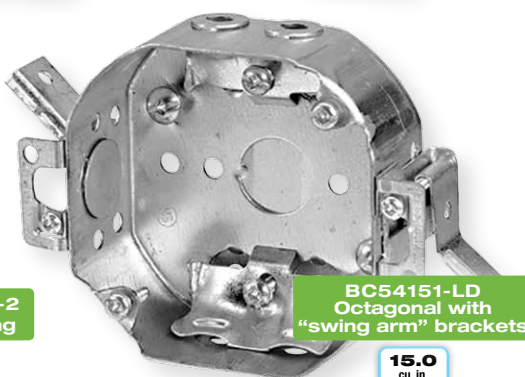

- Flat sides simplify installation, making insertion into drywall opening trouble free
- Low profile – 2 inches deep
- 10 cubic inch capacity
- Ideally suited for applications where space behind drywall is limited
- Gangable device box
- Heavy-duty steel construction for maximum strength and durability
- CSA Certified
- Designed and manufactured in Canada

Flat sides for easy installation

Only 2 inches deep

Gangable for multi-device applications

Thomas & Betts. Your best connection for innovative solutions.

# Iberville® LRB™ family of hassle-free rework boxes

**BC1102-LRB**  
Gangable

**10.0**  
cu. in.

**BC1104-LRB**  
Gangable

**12.5**  
cu. in.

**BC1004-LRB**  
Gangable

**15.0**  
cu. in.

**BC2104-LRB**  
Welded

**12.5**  
cu. in.

**BC2104-LRB-2**  
Welded 2 gang

**25.0**  
cu. in.

**BC54151-LD**  
Octagonal with  
"swing arm" brackets

**15.0**  
cu. in.

**CI820-DX**  
For a solid installation,  
combine the LRB™ family with  
CI820-DX rework bracket