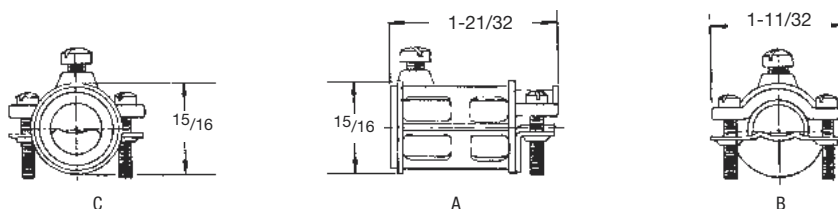

### Combination Coupling

A one piece fitting that couples 3/8 in. flexible metal conduit to 1/2 in. electrical metallic tubing (EMT)

Cat. No.	Size Flex to EMT (in.)	Dimensions (in.)		
		A	B	C
449C	3/8 - 1/2	1-21/32	1-11/32	15/16

Cable opening: max. .656, min. .250

### Strap

Cat. No.	Bolt Hole Dia. (in.)	Size (in.)
65C	0.265	3/8 Flex