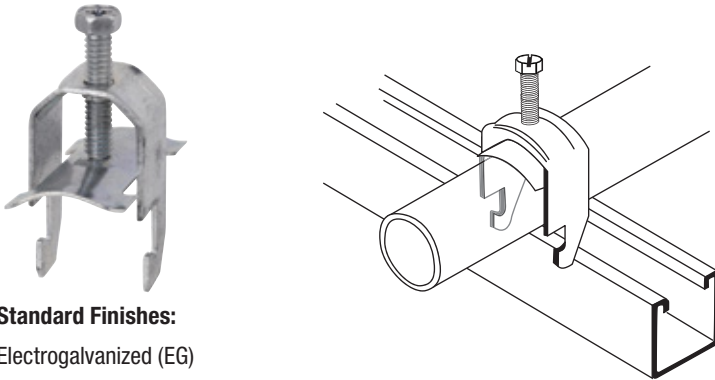

## Pipe Straps, Pipe Clamps and Hangers

### Conduit and Cable Clamps

#### CH118 Heavy Duty Cable Clamp

##### Standard Finishes:

Electrogalvanized (EG)

Stainless Steel Type 316 clamp comes with Type 304 stainless steel hardware.

| Cat. No.    | O.D. of cable or pipe |         | Rigid Cond. | EMT Cond. | WT./C. lb. |
|-------------|-----------------------|---------|-------------|-----------|------------|
|             | (in.)                 | (mm)    |             |           |            |
| CH118-055EG | 0.40-0.55             | 10-14   | -           | -         | 8          |
| CH118-081EG | 0.50-0.81             | 13-21   | 1/2         | 1/2       | 9          |
| CH118-110EG | 0.70-1.10             | 18-28   | 3/4         | 3/4       | 17         |
| CH118-125EG | 0.85-1.25             | 22-27   | 3/4         | 1         | 18         |
| CH118-135EG | 1.00-1.35             | 26-36   | 1           | 1         | 19         |
| CH118-175EG | 1.33-1.75             | 34-44   | 1-1/4       | 1-1/4     | 21         |
| CH118-205EG | 1.65-2.05             | 42-52   | 1-1/2       | 1-1/2     | 24         |
| CH118-250EG | 2.12-2.50             | 54-64   | 2           | 2         | 48         |
| CH118-300EG | 2.60-3.00             | 66-76   | 2-1/2       | 2-1/2     | 54         |
| CH118-325EG | 2.75-3.25             | 70-82   | -           | -         | 65         |
| CH118-375EG | 3.25-3.75             | 82-94   | 3           | 3         | 105        |
| CH118-425EG | 3.75-4.25             | 94-110  | 3-1/2       | 3-1/2     | 113        |
| CH118-475EG | 4.25-4.75             | 110-120 | 4           | 4         | 124        |