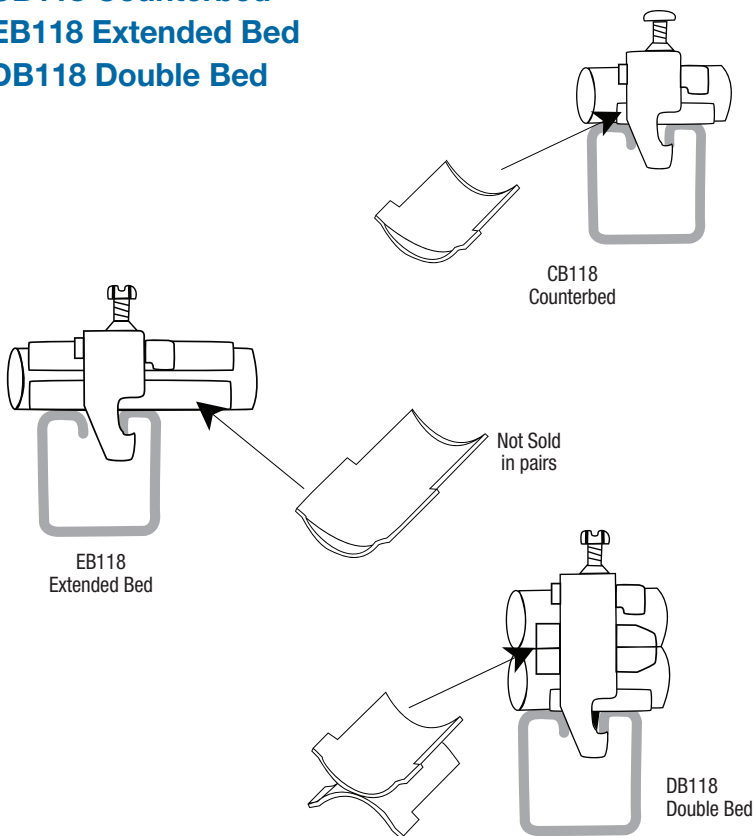

CB118 Counterbed EB118 Extended Bed DB118 Double Bed

Cat. No.	Wt./C. lb.
Counterbed	
CB118-055PG	1
CB118-090PG	2
CB118-110PG	3-1/2
CB118-140PG	4
CB118-175PG	4-1/2
CB118-200PG	5
CB118-250PG	11
CB118-300PG	13
Extended bed	
EB118-047PG	4
EB118-055PG	4-1/2
EB118-090PG	6
EB118-110PG	13-1/2
EB118-140PG	16
EB118-175PG	17
EB118-200PG	20
EB118-250PG	30
EB118-300PG	38
Double Bed	
DB118-047PG	2
DB118-055PG	2
DB118-070PG	3

Standard Finishes - Pregalvanized (PG)