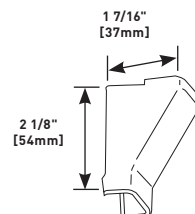

2786 Drop Ceiling Connector

Conceals cables dropped from ceiling into the 2700 Series Raceway. Also available in white (2786-WH).