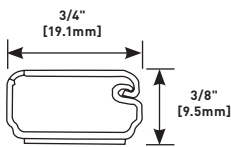

Co-extruded design, smooth plastic 2700L8 finish with adhesive backing. Available in [1.8m] length, packed 120' [36.6m] per carton. 2700L8 available in 8' [2.44m] length, packed 160' [48.8m] per carton. Also available in white (2700-WH, 2700L8-WH).