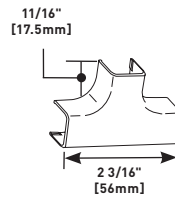

2715 Tee

For branching of raceway running at right angles. Also available in white (2715-WH).

2700, 2700L8 One-Piece Latching Raceway Cover