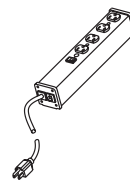

ULB420-6, ULB420-15

Plug-In Outlet Center Units

Four 20A, 120V, 60Hz, 2500 watt outlets, lighted switch, putty white aluminum housing, 6' [1.8m] (ULB420-6) or 15' [4.6m] (ULB420-15) 12/3 SJT black cord with NEMA5-15 plug. Length 10 3/4" [273mm]. Receptacle center-to-center 1 1/2" [38mm]. Snap-on, slide-off mounting.