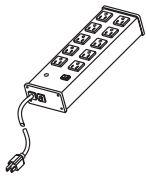

UL210BC, UL210BD

Plug-In Outlet Center Units

Ten outlets, rugged gray aluminum housing, 15A, lighted switch. 6' [1.8m] (UL210BC) or 15' [4.6m] (UL210BD) 14/3 SJT black cord with NEMA5-15 plug. Length 13" [330mm], width 3 1/2" [89mm]. Receptacle center-to-center 1 15/16" [49mm]. Snap-on, slide-off mounting.