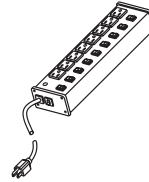

UL209BC, UL209BD

Plug-In Outlet Center Units

Eight individually switched outlets, lighted on/off switch, putty white finish aluminum housing, 15A. 6' [1.8m] (UL209BC) or 15' [4.6m] (UL209BD) 14/3 SJT black cord with NEMA5-15 plug. Length 13" [330mm], width 3 1/2" [89mm]. Receptacle center-to-center 1 5/16" [33mm]. Snap-on, slide-off mounting.