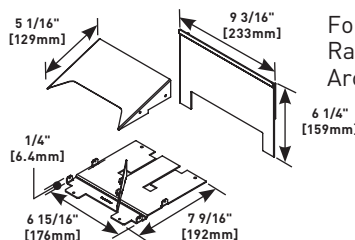

For connecting OFR Series Raceway to Vista Point5 Architectural Columns.