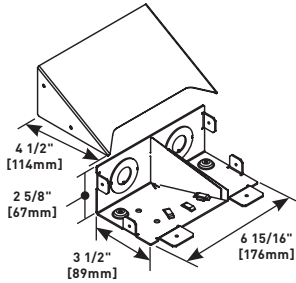

OFR SERIES OVERFLOOR RACEWAY

Ordering Information

OFR10A Overfloor Raceway Entrance End Fitting

Feeds OFR Series Raceway, Has two (2) concentric 1/2" and 1 1/4" trade size KOs on end. Includes removable divider that can be positioned to feed any raceway channel. Can be used to feed raceway from wall or into furniture.

OFR10IW OFR In-Wall Entrance End Fitting

Feeds OFR Series Overfloor Raceway from behind wall. Configurable to provide one or two channels of power. Has 1/2" trade size KO for single channel and 3/4" trade KO for two channel.

OFR48-2 Overfloor Raceway 2-Gang Box

Divided two-gang device box. Allows multiple services (power, data, A/V) at a single point-of-use. Side facing device mounting provides low profile, with space for large cable bend radius. Accepts OFR Series device plates. Removable divider can be aligned with any of the raceway channels.

OFR48-4 Overfloor Raceway 4-Gang Box

Divided four-gang device box. Allows multiple services (power, data, A/V) at a single point-of-use. Side facing device mounting provides low profile, with space for large cable bend radius. Accepts OFR Series device plates. Removable divider can be aligned with any of the raceway channels.