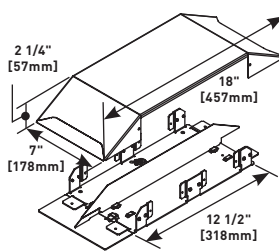

OFR SERIES OVERFLOOR RACEWAY

Ordering Information

OFR10A Overfloor Raceway Entrance End Fitting

Feeds OFR Series Raceway, Has two (2) concentric 1/2" and 1 1/4" trade size KOs on end. Includes removable divider that can be positioned to feed any raceway channel. Can be used to feed raceway from wall or into furniture.

OFR10IW OFR In-Wall Entrance End Fitting

Feeds OFR Series Overfloor Raceway from behind wall. Configurable to provide one or two channels of power. Has 1/2" trade size KO for single channel and 3/4" trade KO for two channel.

OFR48-2 Overfloor Raceway 2-Gang Box

Divided two-gang device box. Allows multiple services (power, data, A/V) at a single point-of-use. Side facing device mounting provides low profile, with space for large cable bend radius. Accepts OFR Series device plates. Removable divider can be aligned with any of the raceway channels.

OFR48-4 Overfloor Raceway 4-Gang Box

Divided four-gang device box. Allows multiple services (power, data, A/V) at a single point-of-use. Side facing device mounting provides low profile, with space for large cable bend radius. Accepts OFR Series device plates. Removable divider can be aligned with any of the raceway channels.