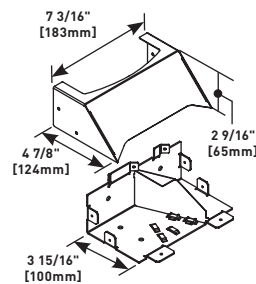

OFR89-DS4000 OFR DS4000 Raceway Transition

For connecting vertical runs of DS4000 Series Raceway with OFR Series Raceway. Includes removable divider that can be positioned to feed any raceway channel.

OFR89-VIS Overfloor Vista Point5 Transition