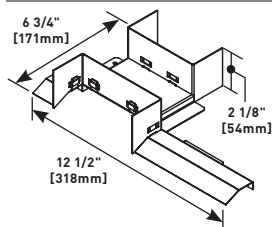

OFR48-4GX OFR Crossover Kit

Allows access to power and data on both sides of OFR48-4 4-Gang Device Box.