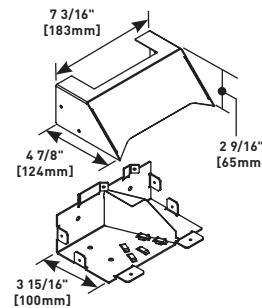

For connecting vertical runs of 4000 Series Raceway with OFR Series Raceway. Includes removable divider that can be positioned to feed any raceway channel.