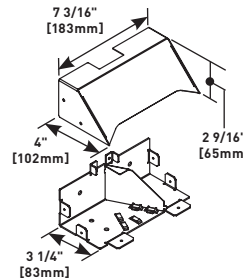

OFR48-2 Overfloor Raceway 2-Gang Box

Divided two-gang device box. Allows multiple services (power, data, A/V) at a single point-of-use. Side facing device mounting provides low profile, with space for large cable bend radius. Accepts OFR Series device plates. Removable divider can be aligned with any of the raceway channels.

OFR48-4 Overfloor Raceway 4-Gang Box

Divided four-gang device box. Allows multiple services (power, data, A/V) at a single point-of-use. Side facing device mounting provides low profile, with space for large cable bend radius. Accepts OFR Series device plates. Removable divider can be aligned with any of the raceway channels.

OFR48-4GX OFR Crossover Kit

Allows access to power and data on both sides of OFR48-4 4-Gang Device Box.

OFRWC Overfloor Raceway Wire Clips

For holding conductors in place. Packed twelve (12) per pack.

OFR89-2400 OFR 2400 Raceway Transition