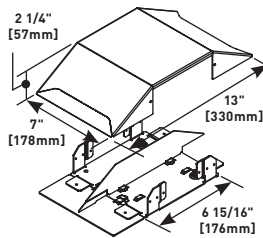

OFR SERIES OVERFLOOR RACEWAY

Ordering Information

OFR10A Overfloor Raceway Entrance End Fitting

Feeds OFR Series Raceway, Has two (2) concentric 1/2" and 1 1/4" trade size KOs on end. Includes removable divider that can be positioned to feed any raceway channel. Can be used to feed raceway from wall or into furniture.

OFR10IW OFR In-Wall Entrance End Fitting

Feeds OFR Series Overfloor Raceway from behind wall. Configurable to provide one or two channels of power. Has 1/2" trade size KO for single channel and 3/4" trade KO for two channel.

OFR48-2 Overfloor Raceway 2-Gang Box

Divided two-gang device box. Allows multiple services (power, data, A/V) at a single point-of-use. Side facing device mounting provides low profile, with space for large cable bend radius. Accepts OFR Series device plates. Removable divider can be aligned with any of the raceway channels.

OFR48-4 Overfloor Raceway 4-Gang Box

Divided four-gang device box. Allows multiple services (power, data, A/V) at a single point-of-use. Side facing device mounting provides low profile, with space for large cable bend radius. Accepts OFR Series device plates. Removable divider can be aligned with any of the raceway channels.