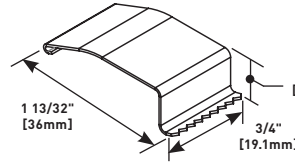

OFRWC Overfloor Raceway Wire Clips

For holding conductors in place. Packed twelve (12) per pack.