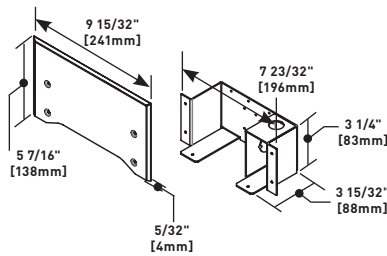

OFR SERIES OVERFLOOR RACEWAY

Ordering Information

OFR10A Overfloor Raceway Entrance End Fitting

Feeds OFR Series Raceway, Has two (2) concentric 1/2" and 1 1/4" trade size KOs on end. Includes removable divider that can be positioned to feed any raceway channel. Can be used to feed raceway from wall or into furniture.

OFR10IW OFR In-Wall Entrance End Fitting

Feeds OFR Series Overfloor Raceway from behind wall. Configurable to provide one or two channels of power. Has 1/2" trade size KO for single channel and 3/4" trade KO for two channel.

OFR48-2 Overfloor Raceway 2-Gang Box

Divided two-gang device box. Allows multiple services (power, data, A/V) at a single point-of-use. Side facing device mounting provides low profile, with space for large cable bend radius. Accepts OFR Series device plates. Removable divider can be aligned with any of the raceway channels.

OFR48-4 Overfloor Raceway 4-Gang Box

Divided four-gang device box. Allows multiple services (power, data, A/V) at a single point-of-use. Side facing device mounting provides low profile, with space for large cable bend radius. Accepts OFR Series device plates. Removable divider can be aligned with any of the raceway channels.